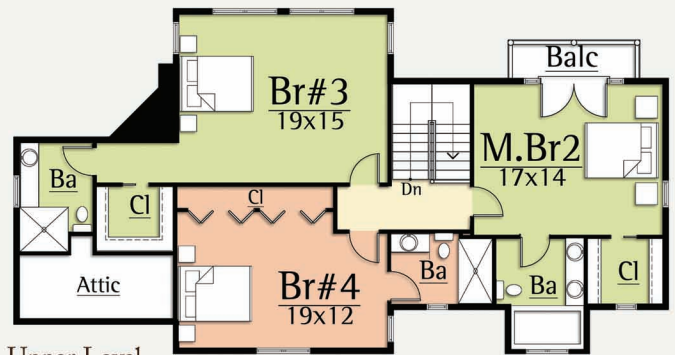

HYACINTH II

MODERN FARMHOUSE

2,765 total square feet

4 Br, 4.5 Ba

The design features open living areas and a main level master suite with beamed ceilings. The large glass in the great room lets dramatic light fill the home. On the upper level the Hyacinth II features three pleasant guest rooms with full baths.

At home in any natural setting, the Hyacinth II is an ideal home for enjoying full time living or weekend getaways.

Upper Level
1,337 square feet

Main Level
1,428 square feet

MODERN HOME DESIGN

www.MossCreekModern.com - 800.737.2166