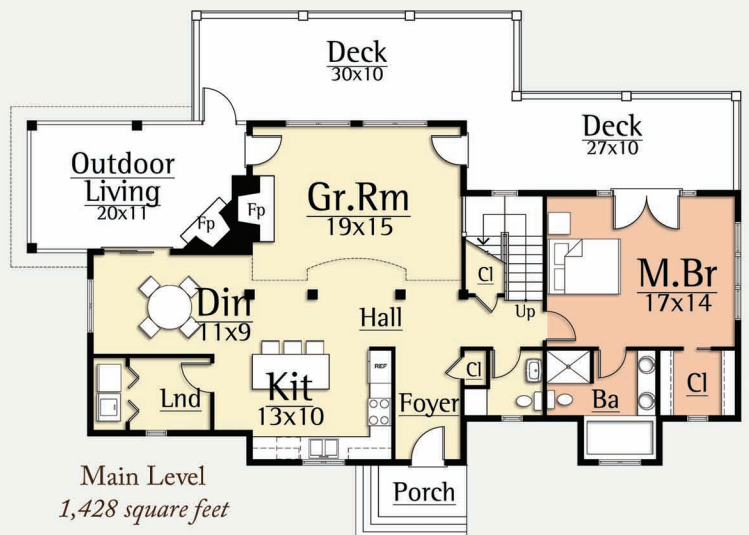

HYACINTH II

MODERN FARMHOUSE

2,765 total square feet

4 Br, 4.5 Ba

The design features open living areas and a main level master suite with beamed ceilings. The large glass in the great room lets dramatic light fill the home. On the upper level the Hyacinth II features three pleasant guest rooms with full baths.

At home in any natural setting, the Hyacinth II is an ideal home for enjoying full time living or weekend getaways.

Upper Level
1,337 square feet

Main Level
1,428 square feet

MODERN HOME DESIGN

www.MossCreekModern.com - 800.737.2166