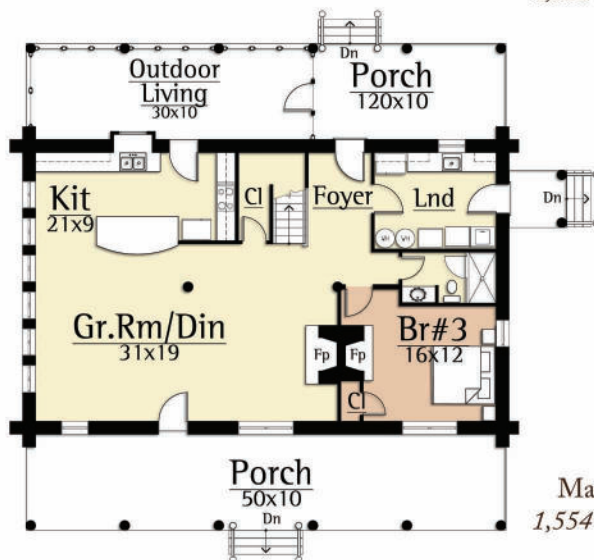

The Willow by MossCreek shares the same tenacity for life. Designed as a ranch style log home, the Willow is anchored sturdily on the ground with a stone foundation and piers. Hand peeled log posts support the porches that span the full breadth of the front and rear of the home.

On the interior, the Willow features three bedrooms and pleasant open living plan.

**WILLOW**  
*2,910 total square feet*

Upper Level  
*1,356 square feet*

Main Level  
*1,554 Square feet*

Copyright 2012 MossCreek