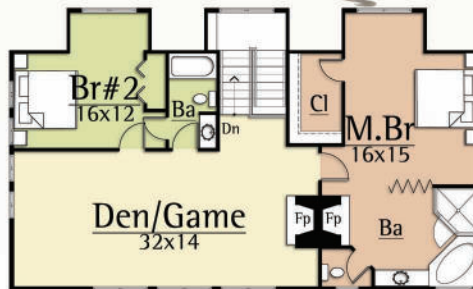

On the interior, the Willow features three bedrooms and pleasant open living plan.

**WILLOW**  
*2,910 total square feet*

Upper Level  
*1,356 square feet*

Main Level  
*1,554 Square feet*

Copyright 2012 MossCreek