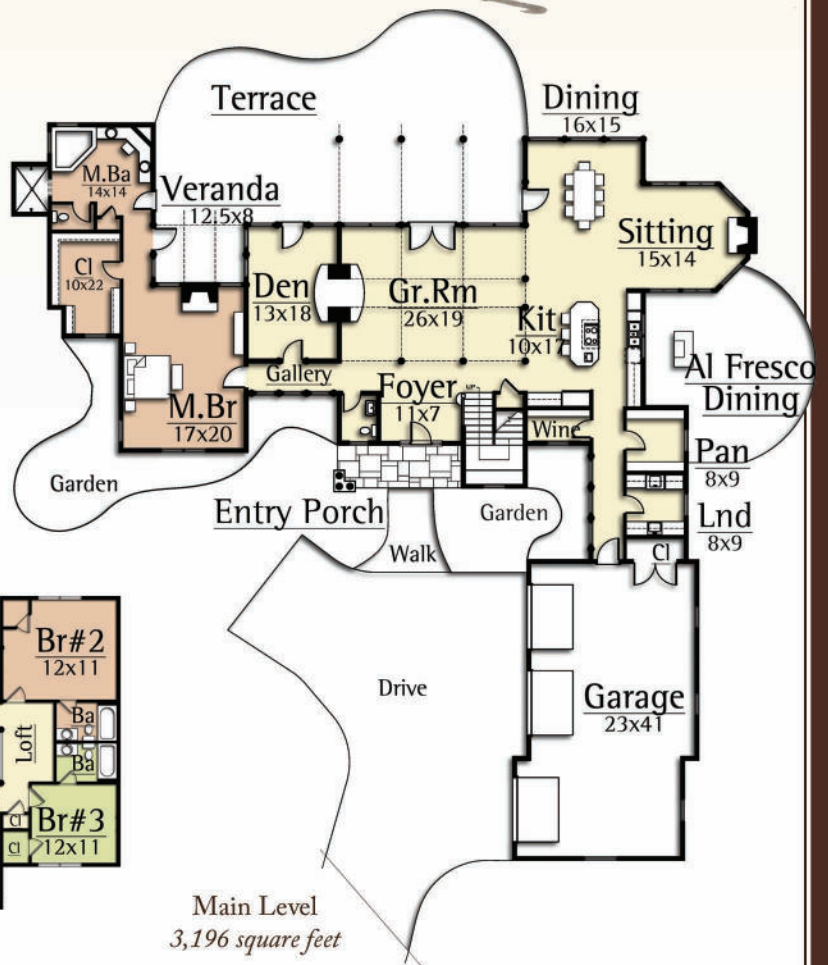

# WAPITI

Copyright 2012 MossCreek  
www.MossCreek.net  
800.737.2166

Snow peaked mountains rising above the plains of central Oregon inspire the form of the Wapiti Lodge. Its Undulating roof lines and seven ridge peaks create a reflection of the distant mountain ranges bordering this high desert environment.

The Wapiti Lodge features over 4,000 s.f. of relaxed living. A flowing main level features a vaulted Great Room and heavy beamed ceilings. The upper level features two bedrooms and two baths and a fabulous 270 degree observatory.

Upper Level  
1,256 square feet

**WAPITI**  
4,452 total square feet

Main Level  
3,196 square feet