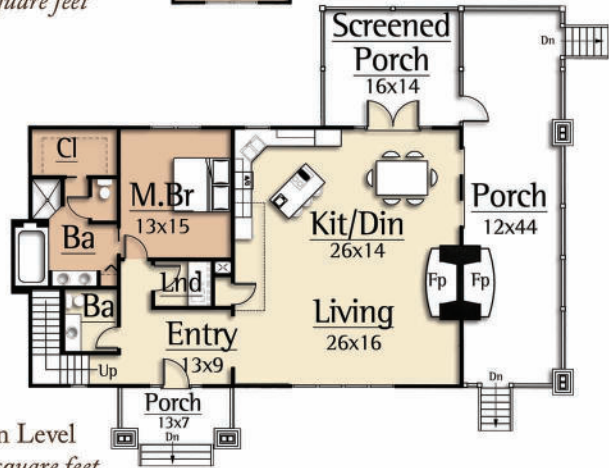

# TRAILS END

Copyright 2012 MossCreek  
www.MossCreek.net  
800.737.2166

The Trails End is a clean and elegant plan with an authentic, lake cottage feel that is complemented beautifully by natural surroundings. With 3 large bedrooms, 2.5 baths, an open floor plan designed for family gatherings, and an oversized great room with volume ceilings, the Trails End delivers approximately 2400 square feet of heated living space. Generous outdoor living area including two covered porches, a large deck, outdoor fireplace and optional outdoor kitchen, combined with a dramatic balcony overlooking the great room and gourmet kitchen are just some of the Trails End's many attributes.

**TRAILS END**  
*2,370 total square feet*

Upper Level  
800 square feet

Main Level  
1,570 square feet

Copyright 2012 MossCreek