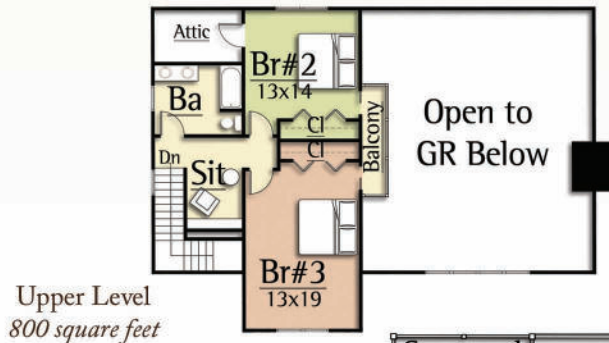

# TRAILS END

Copyright 2012 MossCreek  
www.MossCreek.net  
800.737.2166

The Trails End is a clean and elegant plan with an authentic, lake cottage feel that is complemented beautifully by natural surroundings. With 3 large bedrooms, 2.5 baths, an open floor plan designed for family gatherings, and an oversized great room with volume ceilings, the Trails End delivers approximately 2400 square feet of heated living space. Generous outdoor living area including two covered porches, a large deck, outdoor fireplace and optional outdoor kitchen, combined with a dramatic balcony overlooking the great room and gourmet kitchen are just some of the Trails End's many attributes.

**TRAILS END**  
*2,370 total square feet*

Upper Level  
800 square feet

Main Level  
1,570 square feet

Copyright 2012 MossCreek