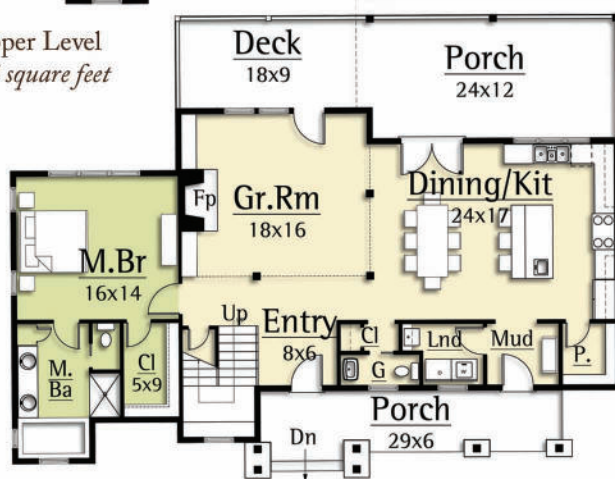

MOSSCREEK

RUSTIC AMERICAN HOME DESIGN

TEAL

Copyright 2012 MossCreek
www.MossCreek.net
800.737.2166

Initially seen with cinnamon brown plumage, the Teal reveals its powder-blue wing patch in flight.

The Teal by MossCreek is a lake style home, that like its namesake, displays cinnamon hues and with a touch of powder blue accents. The interior features a main level with spacious open living, master suite, and laundry/mud room areas. A gracious screened porch creates outdoor opportunities free from insects. On the upper level the Teal provides two nice guest bedrooms and a loft that looks down to the great room below. With nautical elements on the exterior (including a boat paddle!), the Teal is a great home for weekend or full time living anywhere you find water.

TEAL

2,379 total square feet

Upper Level
804 square feet

Main Level
1,575 square feet

Copyright 2012 MossCreek