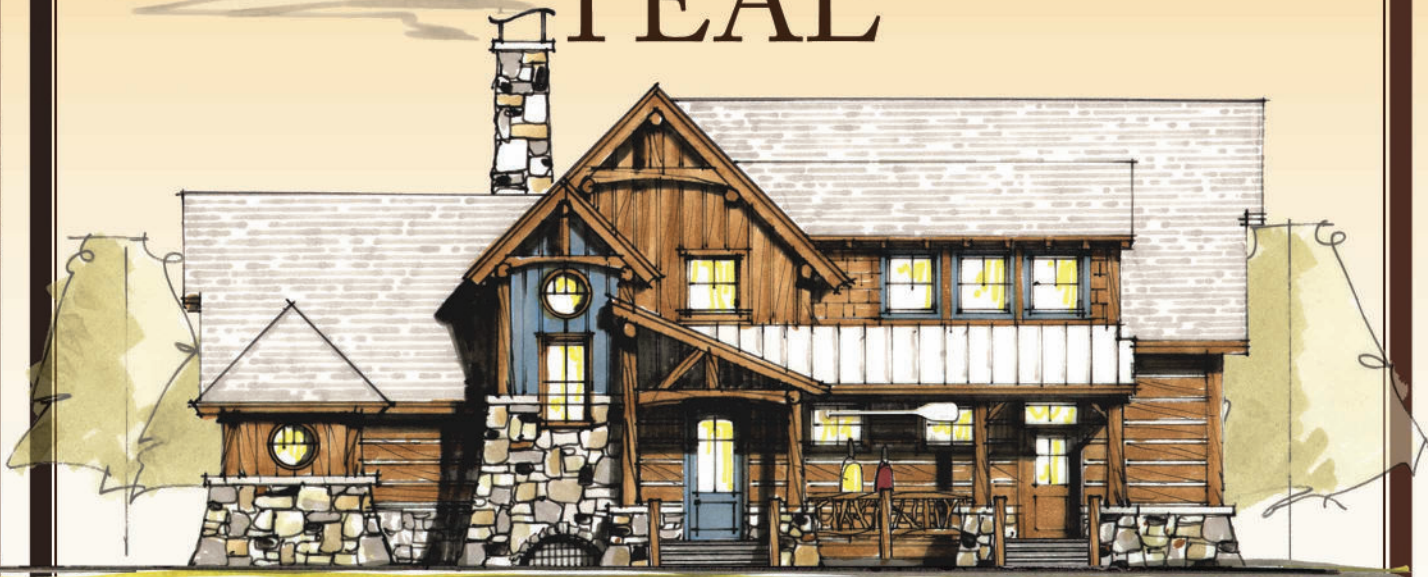

MOSSCREEK

RUSTIC AMERICAN HOME DESIGN

TEAL

Copyright 2012 MossCreek
www.MossCreek.net
800.737.2166

Initially seen with cinnamon brown plumage, the Teal reveals its powder-blue wing patch in flight.

The Teal by MossCreek is a lake style home, that like its namesake, displays cinnamon hues and with a touch of powder blue accents. The interior features a main level with spacious open living, master suite, and laundry/mud room areas. A gracious screened porch creates outdoor opportunities free from insects. On the upper level the Teal provides two nice guest bedrooms and a loft that looks down to the great room below. With nautical elements on the exterior (including a boat paddle!), the Teal is a great home for weekend or full time living anywhere you find water.

TEAL

2,379 total square feet

Upper Level
804 square feet

Main Level
1,575 square feet

Copyright 2012 MossCreek