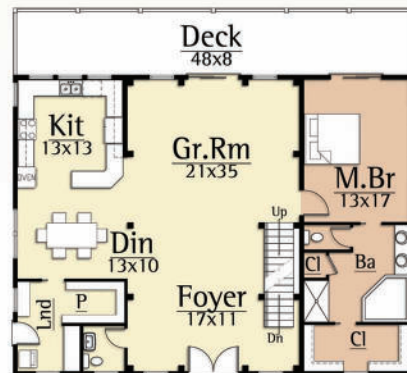

The interior is denoted by an open Kitchen/ Dining/ Great Rm that allows everyone to be in on the fun, while three bedroom suites ensure comfort for you and your guests. An upper level loft provides the perfect gathering space and lookout deck. Truly a house designed to reach the summit!

### SUMMIT

4,128 total square feet

Upper Level  
384 square feet

Entry  
20x6

Main Level  
1,872 square feet

Lower Level  
1,872 square feet

Copyright 2012 MossCreek