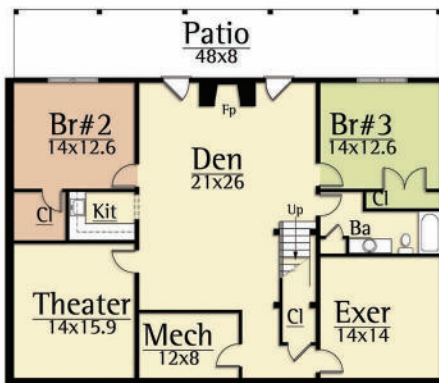

The interior is denoted by an open Kitchen/ Dining/ Great Rm that allows everyone to be in on the fun, while three bedroom suites ensure comfort for you and your guests. An upper level loft provides the perfect gathering space and lookout deck. Truly a house designed to reach the summit!

### SUMMIT

4,128 total square feet

Upper Level  
384 square feet

Entry  
20x6

Main Level  
1,872 square feet

Lower Level  
1,872 square feet

Copyright 2012 MossCreek