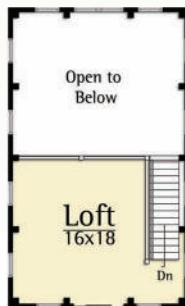

The interior is denoted by an open Kitchen/ Dining/ Great Rm that allows everyone to be in on the fun, while three bedroom suites ensure comfort for you and your guests. An upper level loft provides the perfect gathering space and lookout deck. Truly a house designed to reach the summit!

### SUMMIT

4,128 total square feet

Upper Level  
384 square feet

Entry  
20x6

Main Level  
1,872 square feet

Lower Level  
1,872 square feet

Copyright 2012 MossCreek