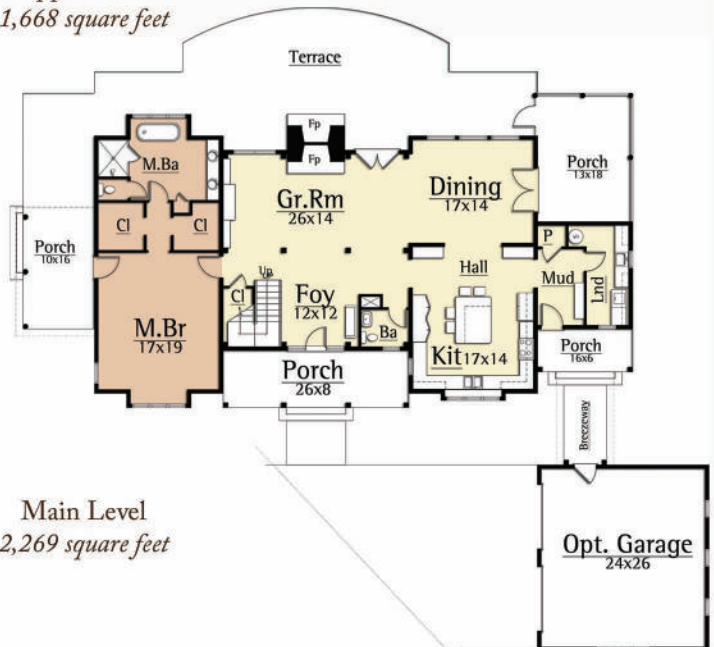

MOSSCREEK

RUSTIC AMERICAN HOME DESIGN

STICKS & STONES

Copyright 2012 MossCreek
www.MossCreek.net
800.737.2166

The **Sticks and Stones Lodge** by MossCreek is an estate size family lodge that features 4 bedrooms, 4 1/2 baths, home office, and a Master Bedroom on the main level. A large two story vaulted Great Room with exposed timber trusses and an open Kitchen / Dining Room complete a dramatic interior. Exterior timber, antique brick, and board and batten detailing complete the feel of a highly prized family lodge.

Upper Level
1,668 square feet

Main Level
2,269 square feet

STICKS & STONES
3,937 total square feet

Copyright 2012 MossCreek

www.MossCreek.net • 800.737.2166