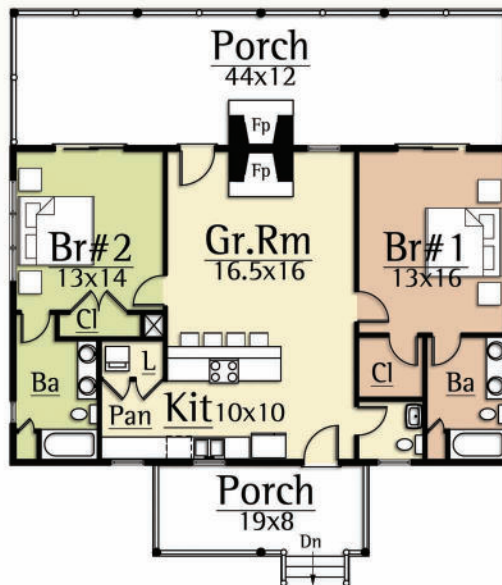

The Roaring Fork by MossCreek draws its passion from the environment as well. With the use of natural materials of wood, stone, and glass, the Roaring Fork is the perfect small rustic home.

Main Level
1,232 square feet

ROARING FORK
1,232 total square feet

Copyright 2012 MossCreek

www.MossCreek.net • 800.737.2166