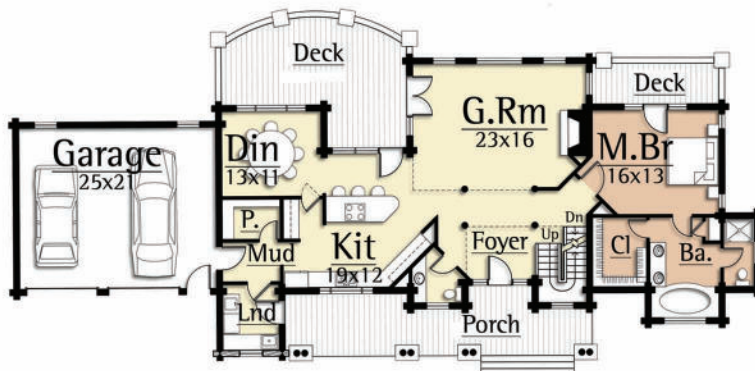

The floor plan features open plan living for spacious entertaining. A master on the main level ensures that owners of all ages can enjoy the home.

On the upper level, two bedrooms, one bath, and a bridge that overlooks the great room complete a dramatic interior.

Upper Level
684 square feet

Main Level
1,848 square feet

RIVERMYST
2,532 total square feet