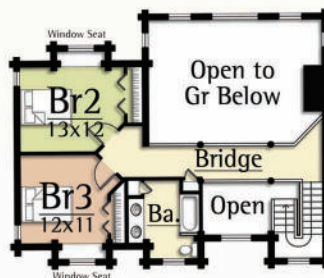

The floor plan features open plan living for spacious entertaining. A master on the main level ensures that owners of all ages can enjoy the home.

On the upper level, two bedrooms, one bath, and a bridge that overlooks the great room complete a dramatic interior.

Upper Level
684 square feet

Main Level
1,848 square feet

RIVERMYST
2,532 total square feet