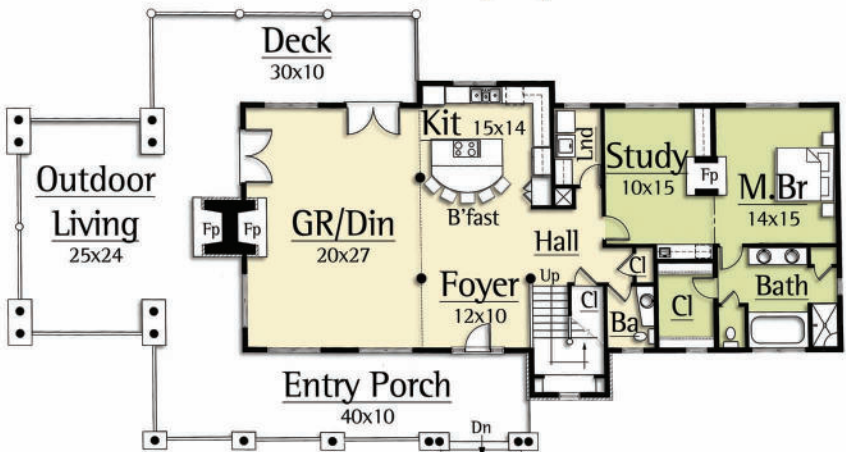

The Ravens Nest by MossCreek, carries on the tradition of unique materials and color through stone, stain washed timber, and a galvanized metal roof. The Ravens Nest plan features 3 bedrooms, 3-1/2 baths, including a master on the main level. A large story and a half vaulted Great Room with exposed timber trusses and an open Kitchen / Dining Room complete a dramatic interior.

Upper Level  
 1,000 square feet

Main Level  
 1,973 square feet

**RAVEN'S NEST**  
 2,973 total square feet