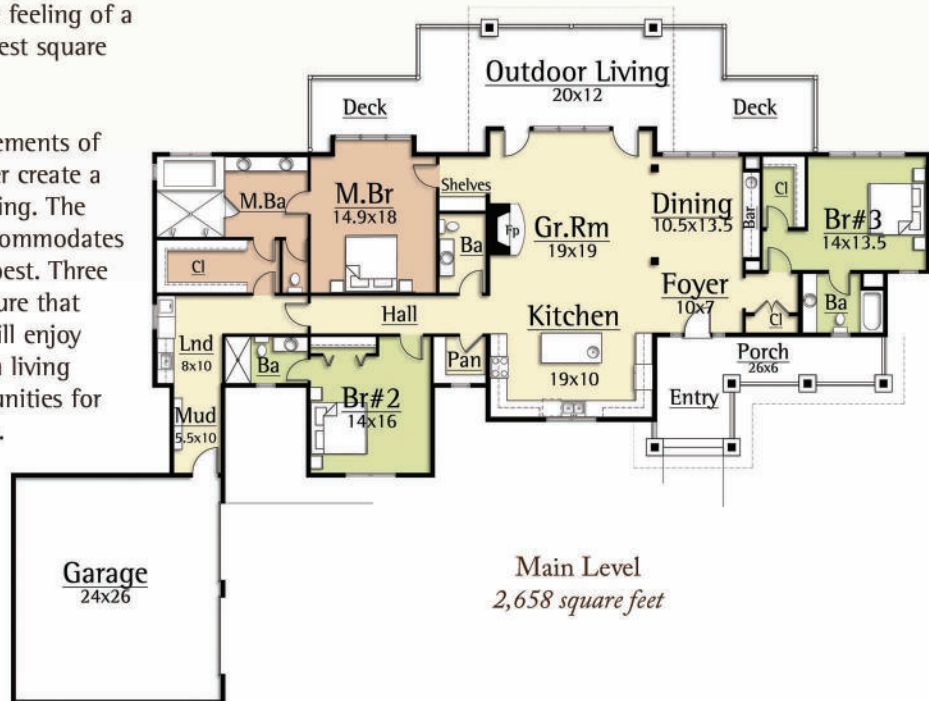

MOSSCREEK

RUSTIC AMERICAN HOME DESIGN

PROSPERITY

Copyright 2012 MossCreek
www.MossCreek.net
800.737.2166

One level living at its best, the Prosperity creates the feeling of a large house in a modest square footage.

The rustic exterior elements of stone, log, and timber create a primitive historic feeling. The interior, however, accommodates modern living at its best. Three full master suites assure that owners and guests will enjoy their stay. Large open living spaces create opportunities for gracious entertaining.

PROSPERITY

2,658 total square feet

Copyright 2012 MossCreek

www.MossCreek.net • 800.737.2166