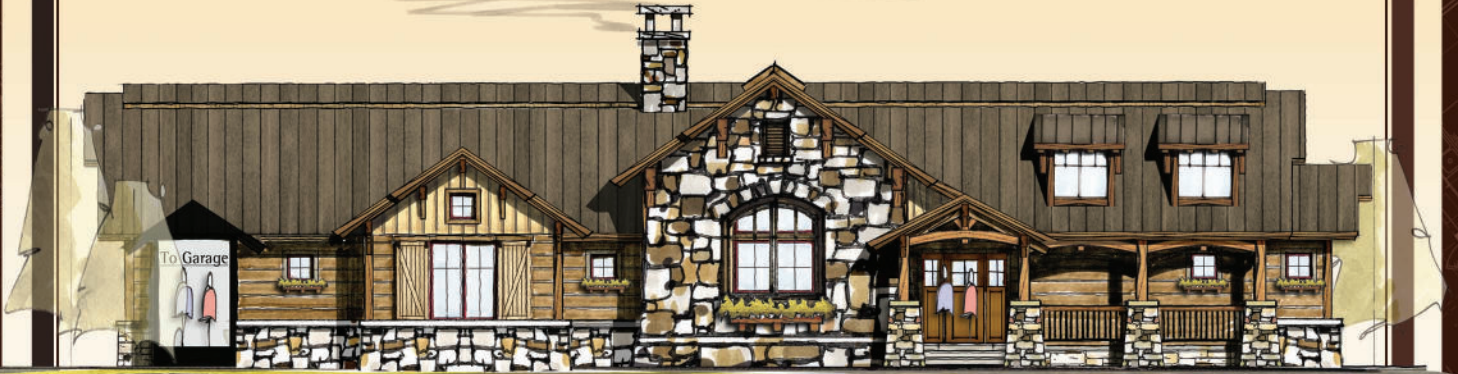

MOSSCREEK

RUSTIC AMERICAN HOME DESIGN

PROSPERITY

Copyright 2012 MossCreek
www.MossCreek.net
800.737.2166

One level living at its best, the Prosperity creates the feeling of a large house in a modest square footage.

The rustic exterior elements of stone, log, and timber create a primitive historic feeling. The interior, however, accommodates modern living at its best. Three full master suites assure that owners and guests will enjoy their stay. Large open living spaces create opportunities for gracious entertaining.

PROSPERITY

2,658 total square feet

Copyright 2012 MossCreek

www.MossCreek.net • 800.737.2166