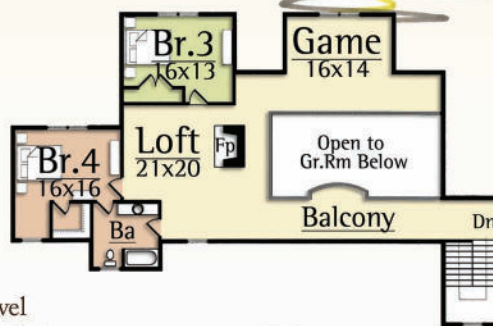

The Pronghorn Lodge features a main level with a Master Suite as well as Guest Quarters. The large two story Great Room is wrapped on three sides with a second story balcony. A large stone fireplace completes the rugged interior. The upper level features two bedrooms, a loft, and a game loft, all with excellent views of the surrounding landscape.

Upper Level  
1,222 square feet

PRONGHORN  
4,360 total square feet

Main Level  
3,138 square feet

Copyright 2012 MossCreek