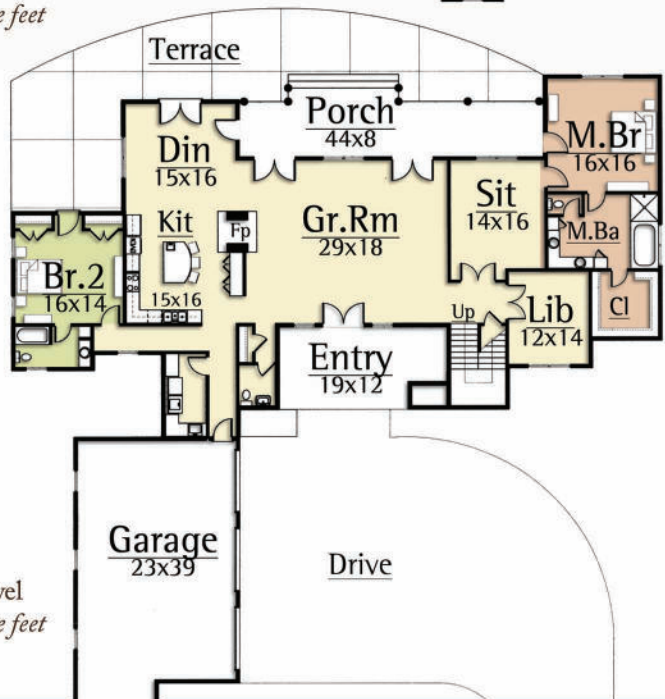

The Pronghorn Lodge features a main level with a Master Suite as well as Guest Quarters. The large two story Great Room is wrapped on three sides with a second story balcony. A large stone fireplace completes the rugged interior. The upper level features two bedrooms, a loft, and a game loft, all with excellent views of the surrounding landscape.

Upper Level  
1,222 square feet

PRONGHORN  
4,360 total square feet

Main Level  
3,138 square feet

Copyright 2012 MossCreek