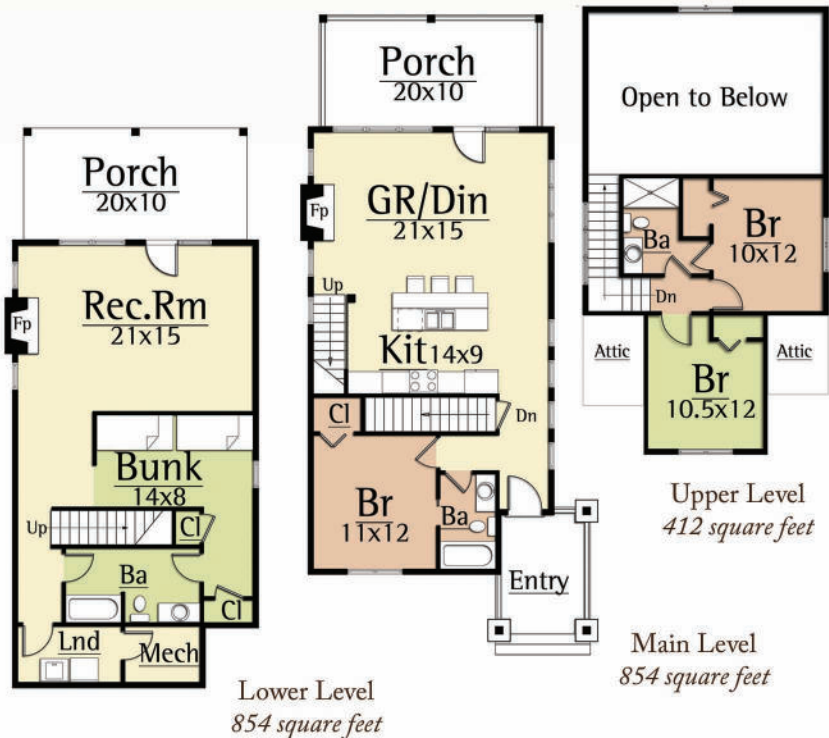

MOSSCREEK

RUSTIC AMERICAN HOME DESIGN

OUTFITTER III

123B 4 Bedroom / Lower Level

Copyright 2012 MossCreek
www.MossCreek.net
800.737.2166

More than just a home, the Outfitter is the perfect rustic retreat for family and friends. The Outfitter features 4 bedrooms and 3 baths. A MossCreek Carriage House can easily be added as a detached garage. A large vaulted Great Rm with exposed timbers and an open Kitchen complete a dramatic interior. Exterior timber, stone, board and batten, and shingle detailing complete the feel of this perfect rustic getaway.

OUTFITTER

2,120 total square feet

Copyright 2012 MossCreek