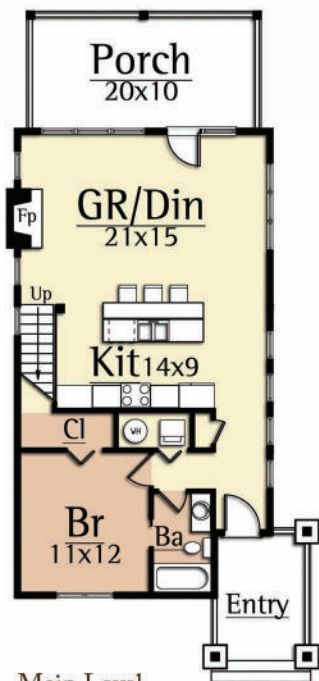

MOSSCREEK

RUSTIC AMERICAN HOME DESIGN

OUTFITTER I

23A 2 Bedroom/ Loft

Copyright 2012 MossCreek
www.MossCreek.net
800.737.2166

More than just a home, the Outfitter is the perfect rustic retreat for family and friends. The Outfitter features 2 bedrooms and 2 baths. A MossCreek Carriage House can easily be added as a detached garage. A large vaulted Great Rm with exposed timbers and an open Kitchen complete a dramatic interior. Exterior timber, stone, board and batten, and shingle detailing complete the feel of this perfect rustic getaway.

OUTFITTER
1,283 total square feet

Main Level
854 square feet

Upper Level
429 square feet

Copyright 2012 MossCreek