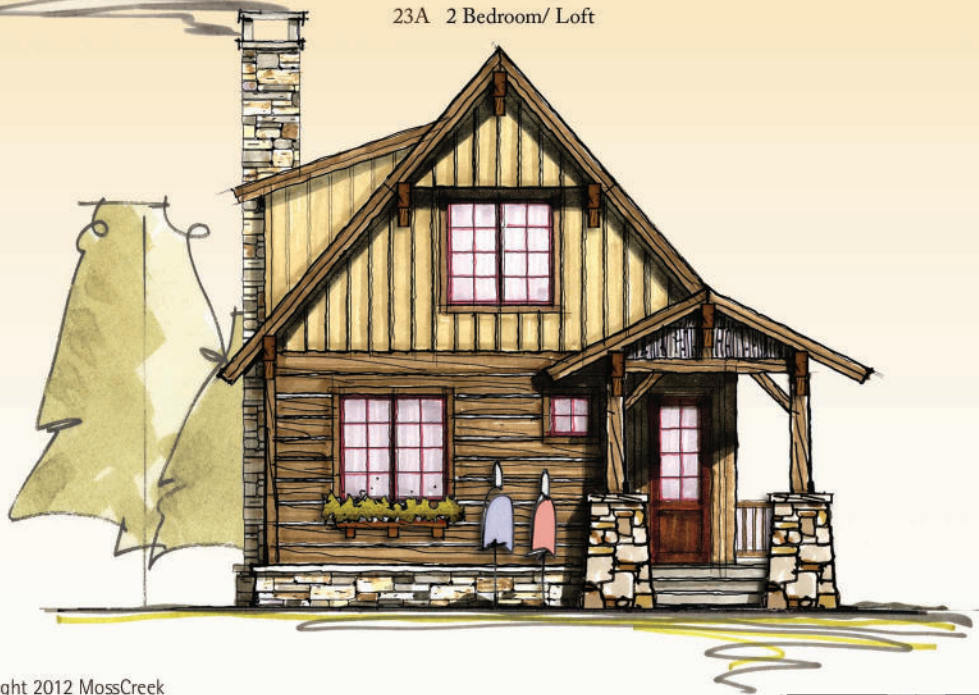

MOSSCREEK

RUSTIC AMERICAN HOME DESIGN

OUTFITTER I

23A 2 Bedroom/ Loft

Copyright 2012 MossCreek
www.MossCreek.net
800.737.2166

More than just a home, the Outfitter is the perfect rustic retreat for family and friends. The Outfitter features 2 bedrooms and 2 baths. A MossCreek Carriage House can easily be added as a detached garage. A large vaulted Great Rm with exposed timbers and an open Kitchen complete a dramatic interior. Exterior timber, stone, board and batten, and shingle detailing complete the feel of this perfect rustic getaway.

OUTFITTER
1,283 total square feet

Main Level
854 square feet

Upper Level
429 square feet

Copyright 2012 MossCreek