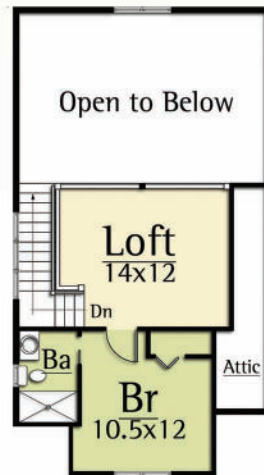

MOSSCREEK

RUSTIC AMERICAN HOME DESIGN

OUTFITTER I

23A 2 Bedroom/ Loft

Copyright 2012 MossCreek
www.MossCreek.net
800.737.2166

More than just a home, the Outfitter is the perfect rustic retreat for family and friends. The Outfitter features 2 bedrooms and 2 baths. A MossCreek Carriage House can easily be added as a detached garage. A large vaulted Great Rm with exposed timbers and an open Kitchen complete a dramatic interior. Exterior timber, stone, board and batten, and shingle detailing complete the feel of this perfect rustic getaway.

OUTFITTER
1,283 total square feet

Main Level
854 square feet

Upper Level
429 square feet

Copyright 2012 MossCreek