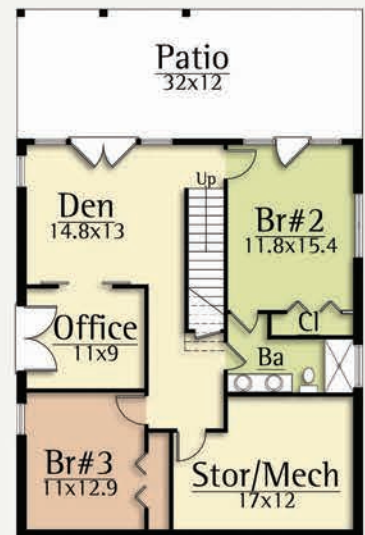

# OPUS I

*2,368 total square feet*

*3 Br, 2.5 Ba*

An opus number is used to title musical compositions with similar characteristics.

The Opus Series by MossCreek is an efficient hillside home design that is available in a variety of exterior themes, each with their own number.

On the main level, the Opus features a spacious trio of kitchen, dining, and great room areas. These spaces are complimented with a generous master suite, laundry room, and a rear porch for outdoor living and entertaining.

On the lower level, the Opus provides two guest bedrooms, office, den, and generous storage.

The Opus is the perfect compact layout for modern family living, or for a weekend getaway.

Main Level  
*1,184 square feet*

Lower Level  
*1,184 square feet*