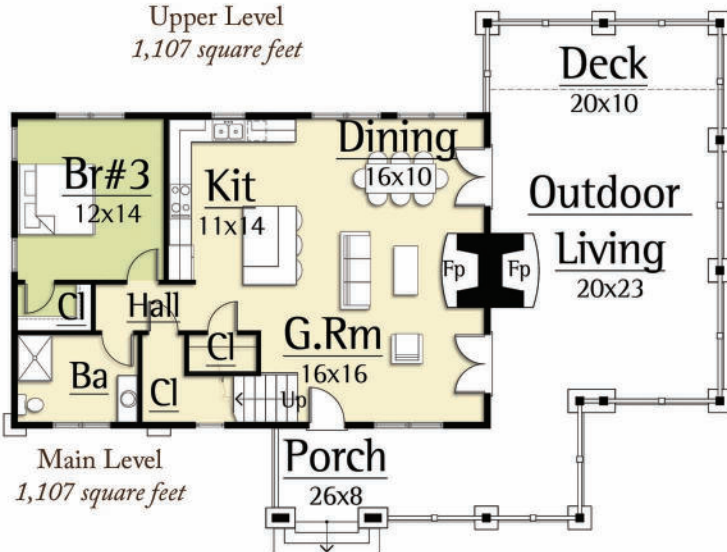

## MT OLIVE

Copyright 2013 MossCreek  
www.MossCreek.net  
800.737.2166

The Mt Olive features genuine rustic style living in a small footprint. Architectural details include Boston ridge vents, oversized log posts, tapered stone columns, and a stone watertable. Inside, the Mt Olive features two bedrooms, three baths, three fireplaces, and open dining/ kitchen/ great rooms for gracious entertaining. A master suite for a master, and a dramatic outdoor living porch that brings the outside in, complete this masterful design.

**MT OLIVE**  
*2,214 total square feet*

Upper Level  
*1,107 square feet*

Main Level  
*1,107 square feet*

Copyright 2012 MossCreek