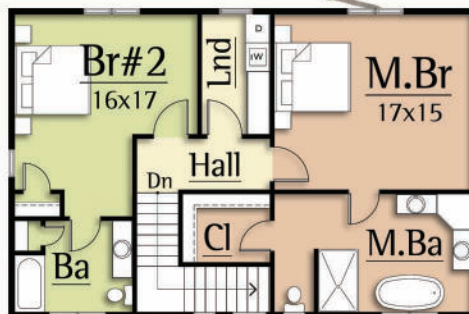

## MT OLIVE

Copyright 2013 MossCreek  
www.MossCreek.net  
800.737.2166

The Mt Olive features genuine rustic style living in a small footprint. Architectural details include Boston ridge vents, oversized log posts, tapered stone columns, and a stone watertable. Inside, the Mt Olive features two bedrooms, three baths, three fireplaces, and open dining/ kitchen/ great rooms for gracious entertaining. A master suite for a master, and a dramatic outdoor living porch that brings the outside in, complete this masterful design.

**MT OLIVE**  
*2,214 total square feet*

Upper Level  
*1,107 square feet*

Main Level  
*1,107 square feet*

Copyright 2012 MossCreek