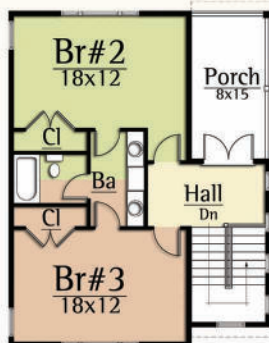

MOSSCREEK

RUSTIC AMERICAN HOME DESIGN

MEET ME ON THE MOUNTAIN

Copyright 2012 MossCreek
www.MossCreek.net
800.737.2166

Gatherings with family and friends provide cherished moments that last a lifetime. Meet Me on the Mountain by MossCreek is the perfect home for building those memories. The design features 3 bedrooms, 2-1/2 baths, with a Master Bedroom on the main level. A large story and a half vaulted Great Room with exposed timber trusses and an open Kitchen / Dining Room complete a dramatic interior. Exterior timber, stone, and log, detailing complete the feel of a highly prized family meeting place.

Upper Level
765 square feet

Main Level
1,887 square feet

MEET ME ON
THE MOUNTAIN
2,652 total square feet

Copyright 2012 MossCreek