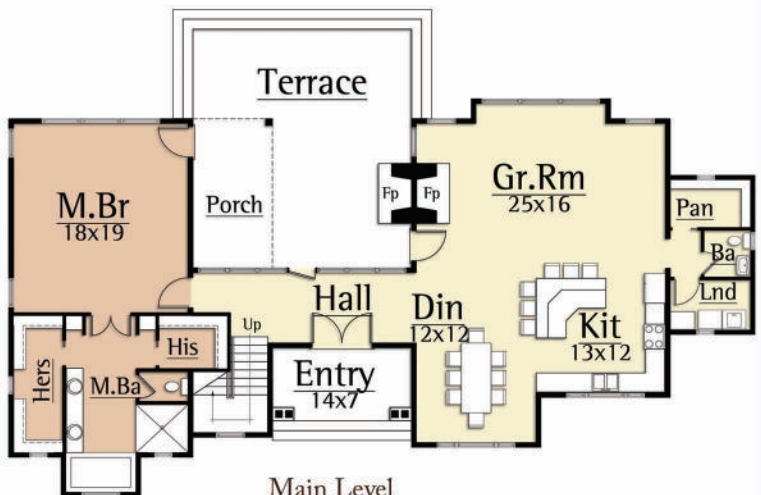

MOSSCREEK

RUSTIC AMERICAN HOME DESIGN

MEET ME ON THE MOUNTAIN

Copyright 2012 MossCreek
www.MossCreek.net
800.737.2166

Gatherings with family and friends provide cherished moments that last a lifetime. Meet Me on the Mountain by MossCreek is the perfect home for building those memories. The design features 3 bedrooms, 2-1/2 baths, with a Master Bedroom on the main level. A large story and a half vaulted Great Room with exposed timber trusses and an open Kitchen / Dining Room complete a dramatic interior. Exterior timber, stone, and log, detailing complete the feel of a highly prized family meeting place.

Upper Level
765 square feet

Main Level
1,887 square feet

MEET ME ON
THE MOUNTAIN
2,652 total square feet

Copyright 2012 MossCreek