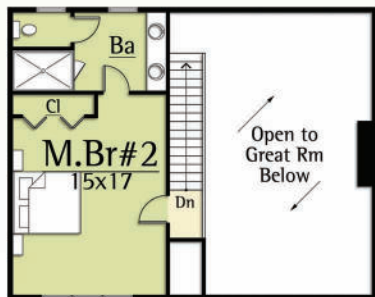

The Mayfly by MossCreek can also be an alluring image in the mountains. Its small compact footprint features a full master suite, open kitchen and dining, great room, and an outdoor living room. A full master on all levels make this unit ideal for guests.

Upper Level
514 square feet

Main Level
1,026 square feet

Available with
Optional Lower Level
See 2,566 SF Version

MAYFLY
1,540 total square feet

Copyright 2012 MossCreek