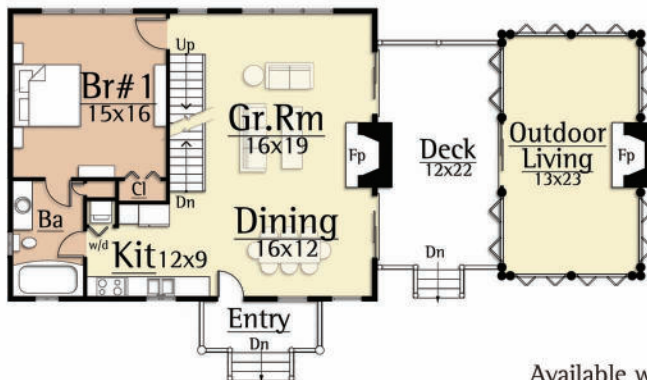

The Mayfly by MossCreek can also be an alluring image in the mountains. Its small compact footprint features a full master suite, open kitchen and dining, great room, and an outdoor living room. A full master on all levels make this unit ideal for guests.

Upper Level
514 square feet

Main Level
1,026 square feet

Available with
Optional Lower Level
See 2,566 SF Version

MAYFLY
1,540 total square feet

Copyright 2012 MossCreek