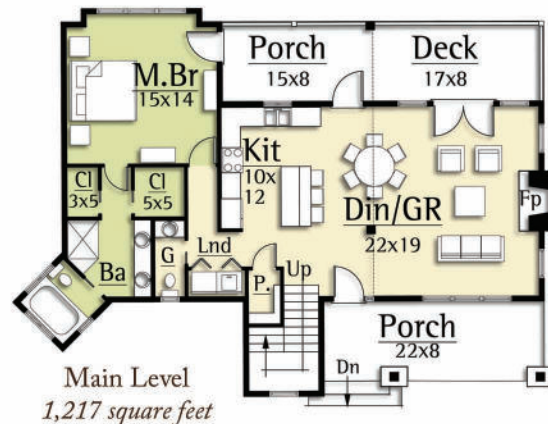

MOSSCREEK

RUSTIC AMERICAN HOME DESIGN

MALLARD

Copyright 2012 MossCreek
www.MossCreek.net
800.737.2166

The most familiar of all ducks, the Mallard has become synonymous with American lakes and recreation.

The Mallard by MossCreek is designed to be a familiar and comforting design that speaks the great American past time of lake recreation. The exterior of the Mallard features stone and wood, porthole windows, arced "cellar vents", bark siding and even a paddle over the front porch. The interior features a main level complete with a Master Suite, an open kitchen-dining-great area with vaulted beamed ceilings, and laundry. The upper level of the Mallard features two bedrooms, bath and a study. Natural colors and materials make the Mallard a great home for Americas lake living.

MALLARD
2,021 total square feet

Copyright 2012 MossCreek

www.MossCreek.net • 800.737.2166