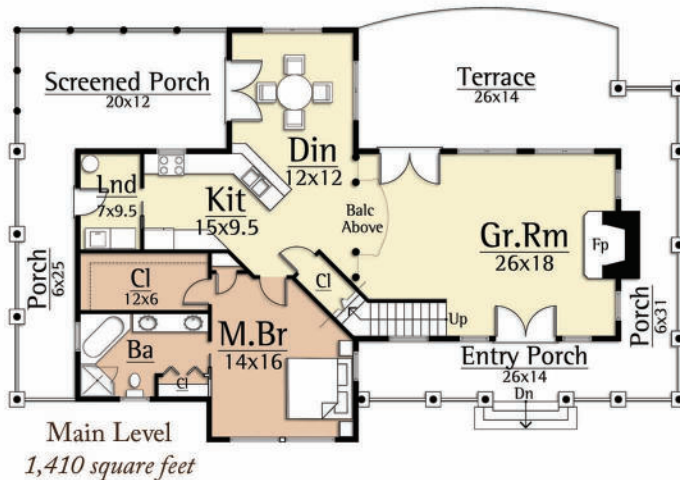

MOSSCREEK

RUSTIC AMERICAN HOME DESIGN

LECONTE

Copyright 2012 MossCreek
 www.MossCreek.net
 800.737.2166

The LeConte expresses the natural spirit of the cabins at Elkmont in the Great Smoky Mountains National Park. Commonly known as "Parkitecture", the LeConte features tapered stone pillars, hewn log walls, long gutterless overhangs, board and batten siding and split oak railings. Simple ridge lines and craftsman style details complete the unique feel of this Appalachian home.

LECONTE
 1,861 total square feet

Copyright 2012 MossCreek