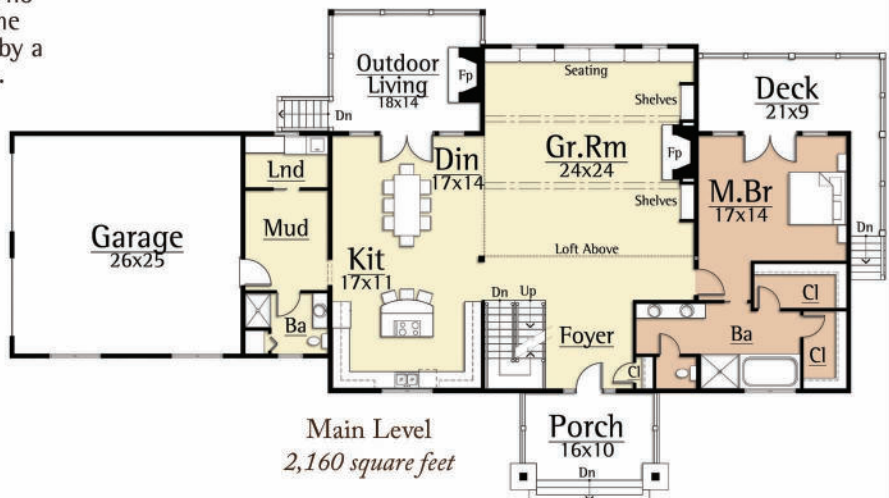

On the interior, the Laurel comes alive with an open living plan so that no one is apart from the activities. The great Room is especially denoted by a vaulted ceiling and timber trusses.

To ensure that everyone stays in comfort, the Laurel has four nice bedrooms, including a Master Suite on the main level.

Upper Level  
1,364 square feet

Main Level  
2,160 square feet

**LAUREL**  
3,525 total square feet