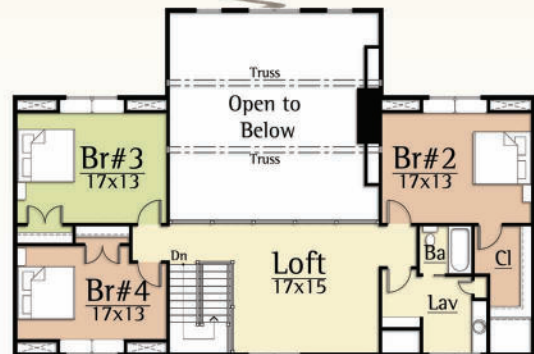

On the interior, the Laurel comes alive with an open living plan so that no one is apart from the activities. The great Room is especially denoted by a vaulted ceiling and timber trusses.

To ensure that everyone stays in comfort, the Laurel has four nice bedrooms, including a Master Suite on the main level.

Upper Level  
1,364 square feet

Main Level  
2,160 square feet

**LAUREL**  
3,525 total square feet