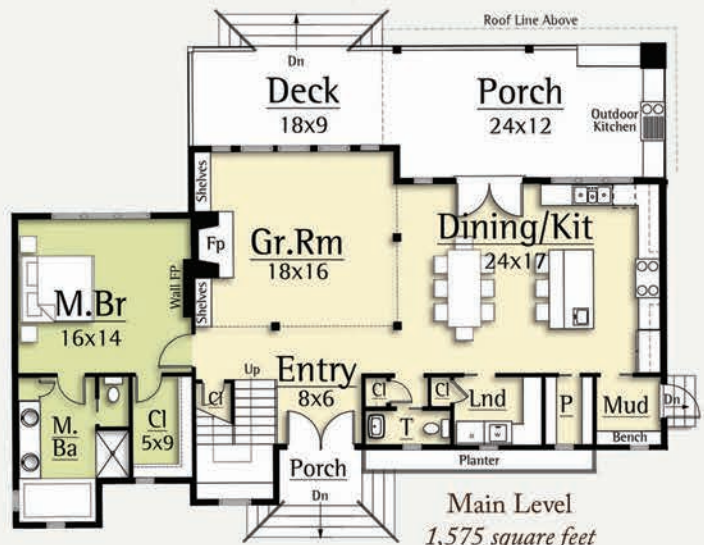

JAZZ I

2,429 total square feet

3 Br, 3.5 Ba

As an original American art form, jazz has been an ongoing element in America's self-identity. Its composition of playful notes, in ever changing arrangements, challenges us to venture into unexplored territory.

Today, the Jazz design by MossCreek follows in its namesake's footsteps by creating a new style of living.

The Jazz interior features a main level with spacious open living, master suite, and laundry/mud room areas. A gracious screened porch creates outdoor opportunities free from insects. On the upper level the Jazz provides two guest bedrooms and a loft that looks down to the great room below

On the exterior, the Jazz features a unique blend of modern elements set in a new melodic arrangement.

Upper Level
854 square feet

Main Level
1,575 square feet

MODERN HOME DESIGN
www.MossCreekModern.com - 800.737.2166