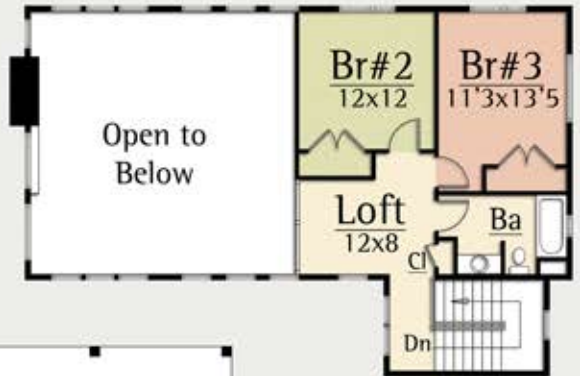

ION II

MODERN FARMHOUSE

2,017 total square feet

3 Br, 2.5 Ba

The Ion II Farmhouse by MossCreek is a reimagined version of the farmhouses of the early 1900's. Minimalist modern elements combine nicely with a historic farmhouse massing.

The design features open living areas and master suite with beamed ceilings on the main level. The vaulted ceiling of the great room lets dramatic light fill the home. An attached two car garage allows for convenient access the kitchen.

On the upper level the Ion features two pleasant guest rooms, and a shared bath.

The Ion II is at home in any natural setting.

Upper Level
705 square feet

Main Level
1,312 square feet

MODERN HOME DESIGN

www.MossCreekModern.com - 800.737.2166