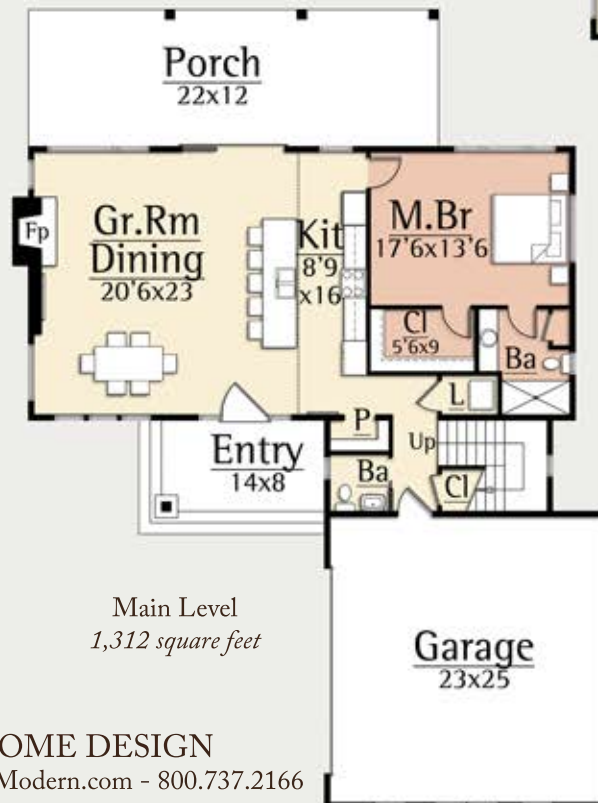

ION II

MODERN FARMHOUSE

2,017 total square feet

3 Br, 2.5 Ba

The Ion II Farmhouse by MossCreek is a reimagined version of the farmhouses of the early 1900's. Minimalist modern elements combine nicely with a historic farmhouse massing.

The design features open living areas and master suite with beamed ceilings on the main level. The vaulted ceiling of the great room lets dramatic light fill the home. An attached two car garage allows for convenient access the kitchen.

On the upper level the Ion features two pleasant guest rooms, and a shared bath.

The Ion II is at home in any natural setting.

Upper Level
705 square feet

Main Level
1,312 square feet

MODERN HOME DESIGN

www.MossCreekModern.com - 800.737.2166