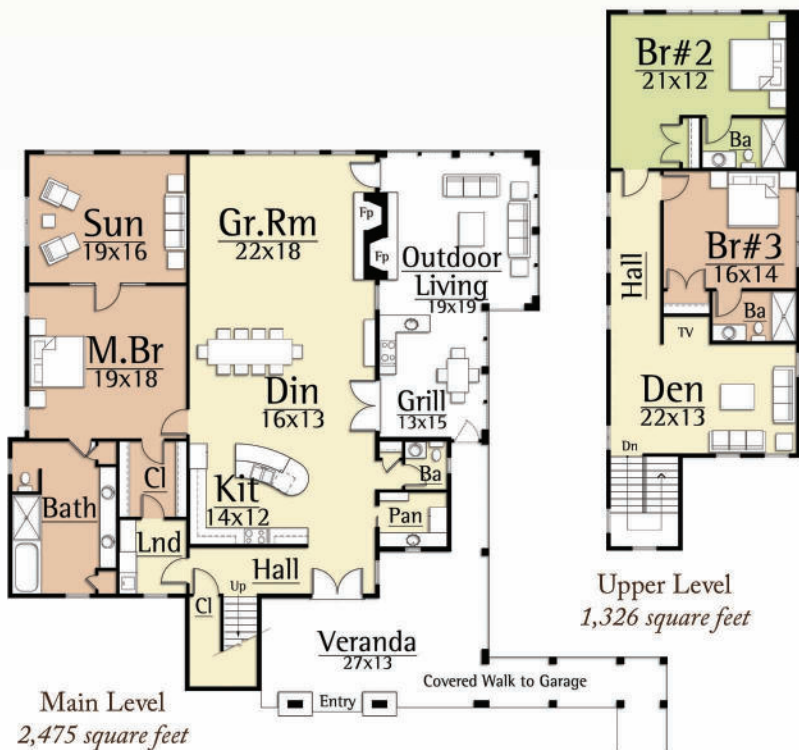

The Hickory by MossCreek is designed in the manner of early pioneer homes that required structures that could stand against all sorts of challenges. The exterior of the Hickory features sturdy log siding, stone, barn board, and cedar shingles. The interior, however, is designed with all the conveniences of modern living.

HICKORY
3,801 total square feet

Copyright 2012 MossCreek

www.MossCreek.net • 800.737.2166