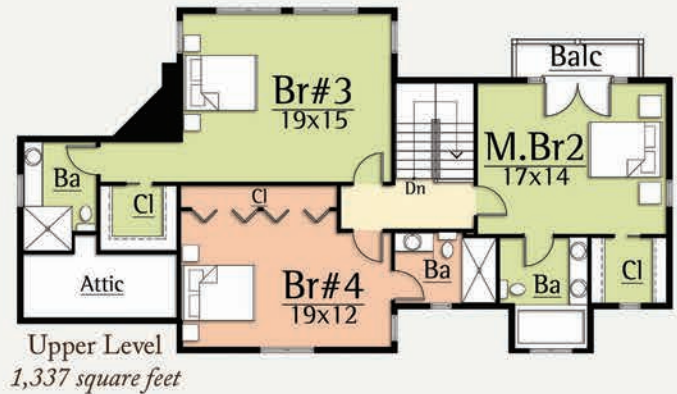

MODERN HOME DESIGN
www.MossCreekModern.com - 800.737.2166