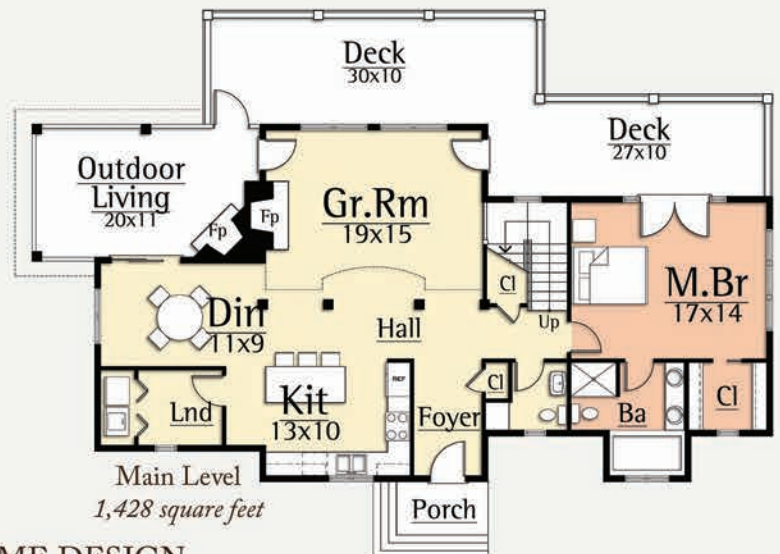

MODERN HOME DESIGN
www.MossCreekModern.com - 800.737.2166