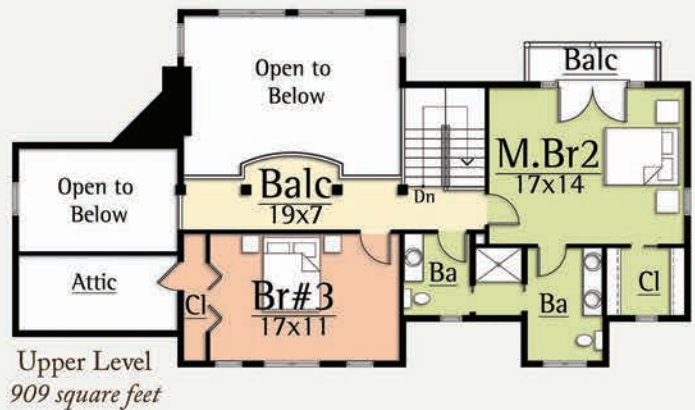

MODERN HOME DESIGN
www.MossCreekModern.com - 800.737.2166