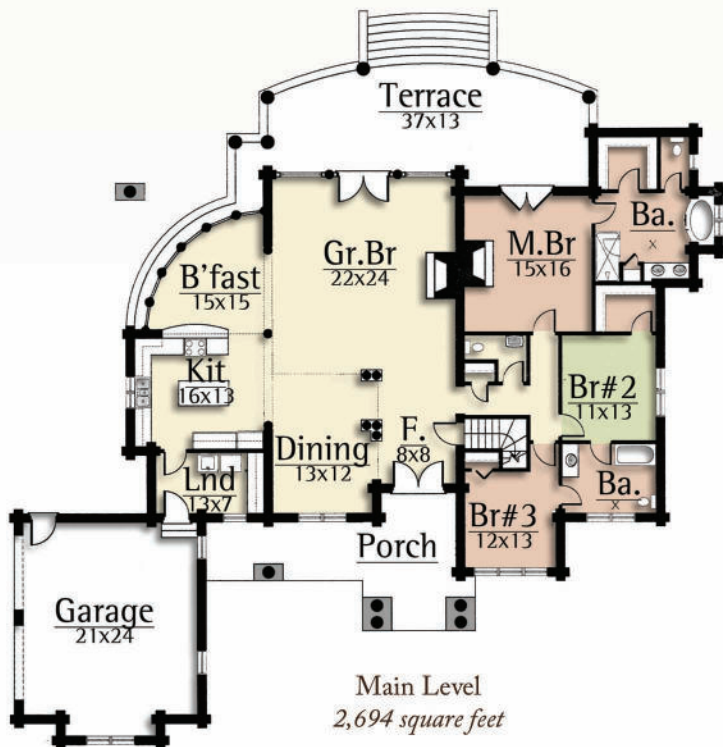

# GRIZZLY

Copyright 2012 MossCreek  
www.MossCreek.net  
800.737.2166

The Grizzly Lodge features genuine ranch style living on one level. Architectural details include Boston ridge vents, oversized log posts, tapered stone columns, and a stone water table. Inside, the Grizzly features three bedrooms, 2.5 baths, and open dining/kitchen/great rooms for gracious entertaining. A master suite for a master, and a dramatic panoramic glassed breakfast room that brings the outside in complete this masterful design.

## GRIZZLY

2,694 total square feet

Copyright 2012 MossCreek

www.MossCreek.net • 800.737.2166