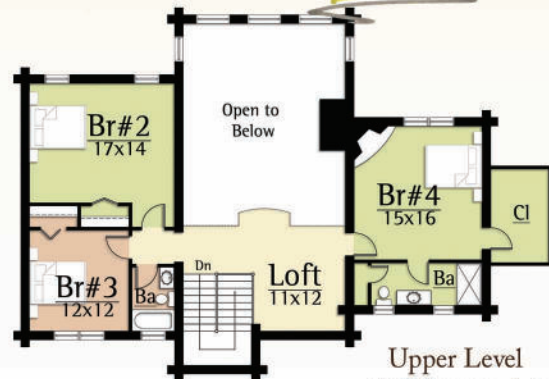

This spirit of untamed wilderness is also a part of the Glacier Camp by MossCreek. The design features 4 bedrooms, 3 1/2 baths, with a master on the main level. A large story and a half vaulted Great Room with exposed log trusses and an open Kitchen / Dining Room create a dramatic interior. Large tapered stone piers complete the feel of the pacific northwest lodge.

GLACIER CAMP
3,740 total square feet