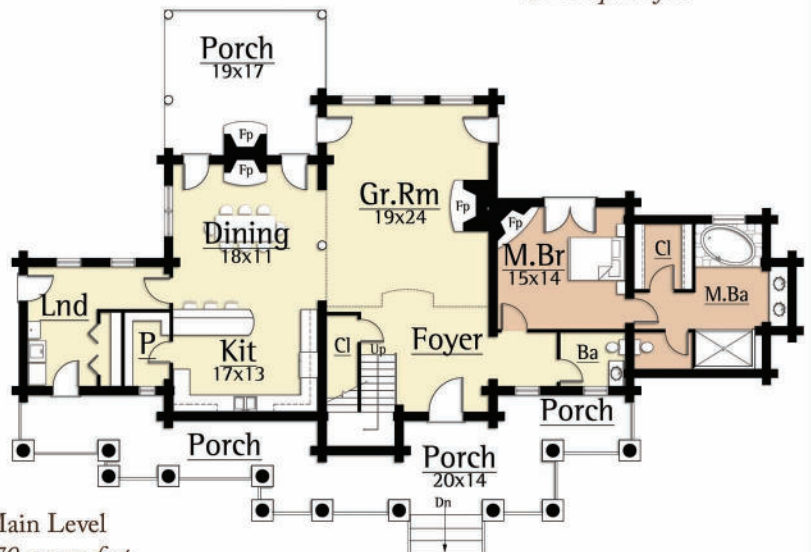

This spirit of untamed wilderness is also a part of the Glacier Camp by MossCreek. The design features 4 bedrooms, 3 1/2 baths, with a master on the main level. A large story and a half vaulted Great Room with exposed log trusses and an open Kitchen / Dining Room create a dramatic interior. Large tapered stone piers complete the feel of the pacific northwest lodge.

GLACIER CAMP
3,740 total square feet