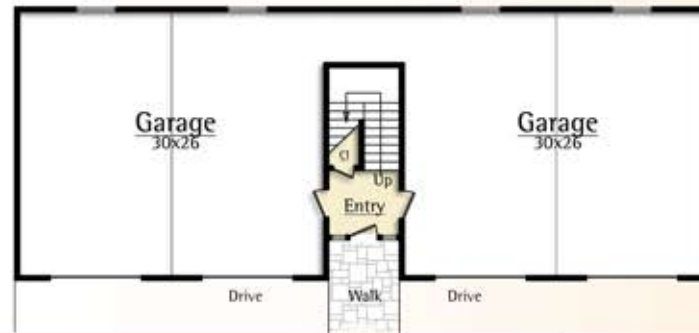

## FOUR OAKS CARRIAGE HOUSE

Upper Level  
1,381 square feet

Main Level  
1,852 square feet

OAK CARRIAGE HOUSE  
3,233 total square feet  
www.MossCreek.net