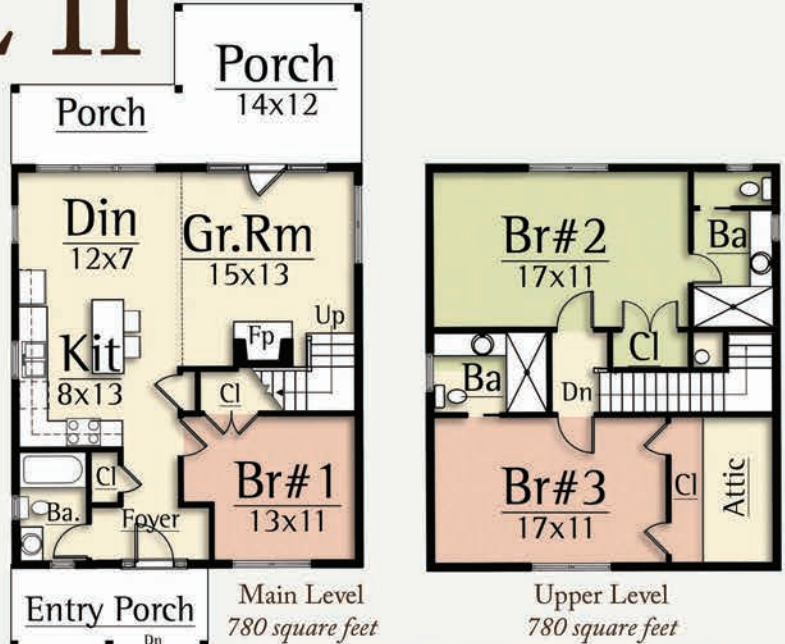

MODERN HOME DESIGN
www.MossCreekModern.com - 800.737.2166

REAR ELEVATION