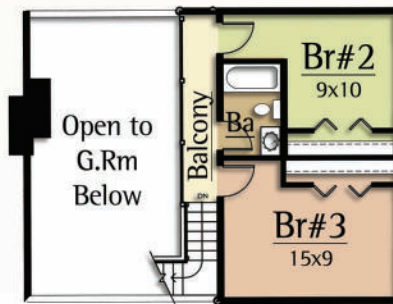

The Elkmont by MossCreek, captures this same spirit of rustic luxury with 3 bedrooms, 2 1/2 baths, with a master on the main level. A large story and a half vaulted Great Room with exposed log trusses and an open Kitchen /Dining Room complete a dramatic interior. Exterior log detailing completes the feel of this modern mountain camp.

Upper Level
500 square feet

Main Level
1,400 square feet

ELKMONT
1,900 total square feet

Copyright 2012 MossCreek

www.MossCreek.net • 800.737.2166