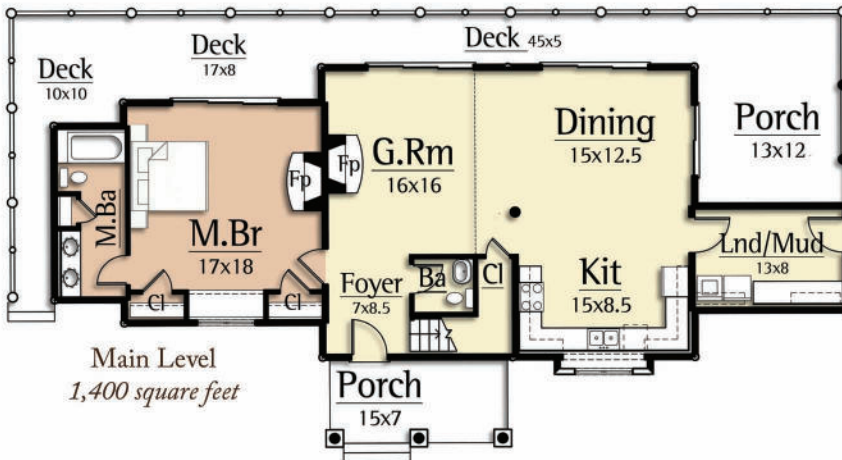

The Elkmont by MossCreek, captures this same spirit of rustic luxury with 3 bedrooms, 2 1/2 baths, with a master on the main level. A large story and a half vaulted Great Room with exposed log trusses and an open Kitchen /Dining Room complete a dramatic interior. Exterior log detailing completes the feel of this modern mountain camp.

Upper Level
500 square feet

Main Level
1,400 square feet

ELKMONT
1,900 total square feet

Copyright 2012 MossCreek

www.MossCreek.net • 800.737.2166