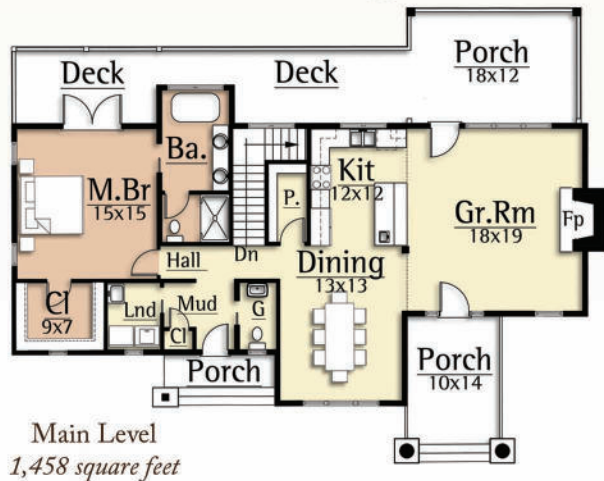

Similarly, the Elk View by MossCreek can find itself at home at just about any elevation. The design features three bedrooms, 2 1/2 baths, with a master on the main level. A large story-and-a-half vaulted Great Room with exposed timber trusses and an open Kitchen / Dining Room create a dramatic interior. The lower level provides an economical solution for sloping lots, while creating a spacious recreation room and two bedroom suites. A full veranda along the back completes the relaxed feel of this small cabin retreat.

ELK VIEW

2,885 total square feet

Copyright 2012 MossCreek