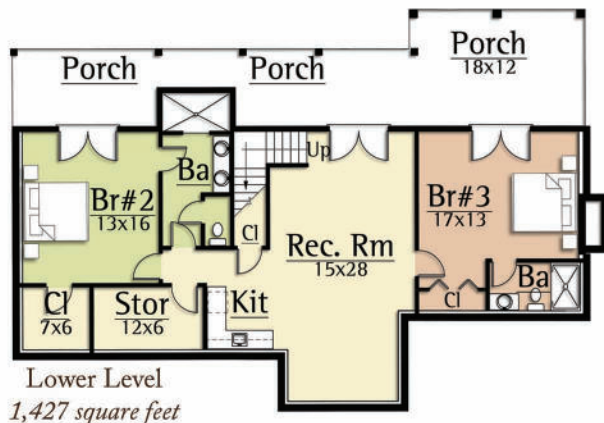

Similarly, the Elk View by MossCreek can find itself at home at just about any elevation. The design features three bedrooms, 2 1/2 baths, with a master on the main level. A large story-and-a-half vaulted Great Room with exposed timber trusses and an open Kitchen / Dining Room create a dramatic interior. The lower level provides an economical solution for sloping lots, while creating a spacious recreation room and two bedroom suites. A full veranda along the back completes the relaxed feel of this small cabin retreat.

ELK VIEW

2,885 total square feet

Copyright 2012 MossCreek