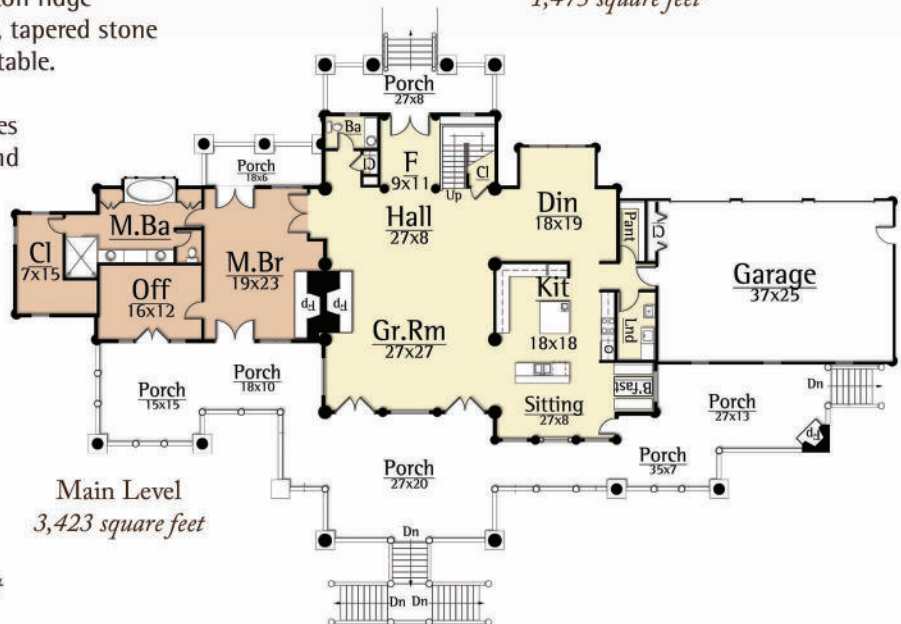

The Elk Lodge features Boston ridge vents, corbeled log brackets, tapered stone columns, and a stone watertable.

Inside, the Elk Lodge features 3 bedrooms, 3-1/2 baths, and open Dining/ Kitchen/ Great Room for spacious entertaining. A main level Master Suite, Home Office, and a three car Garage complete this ultimate rustic home.

Upper Level
1,475 square feet

Main Level
3,423 square feet

ELK LODGE
4,898 total square feet

Copyright 2012 MossCreek

www.MossCreek.net • 800.737.2166