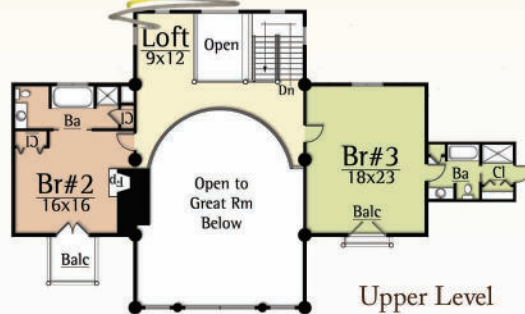

The Elk Lodge features Boston ridge vents, corbeled log brackets, tapered stone columns, and a stone watertable.

Inside, the Elk Lodge features 3 bedrooms, 3-1/2 baths, and open Dining/ Kitchen/ Great Room for spacious entertaining. A main level Master Suite, Home Office, and a three car Garage complete this ultimate rustic home.

Upper Level
1,475 square feet

Main Level
3,423 square feet

ELK LODGE
4,898 total square feet

Copyright 2012 MossCreek

www.MossCreek.net • 800.737.2166