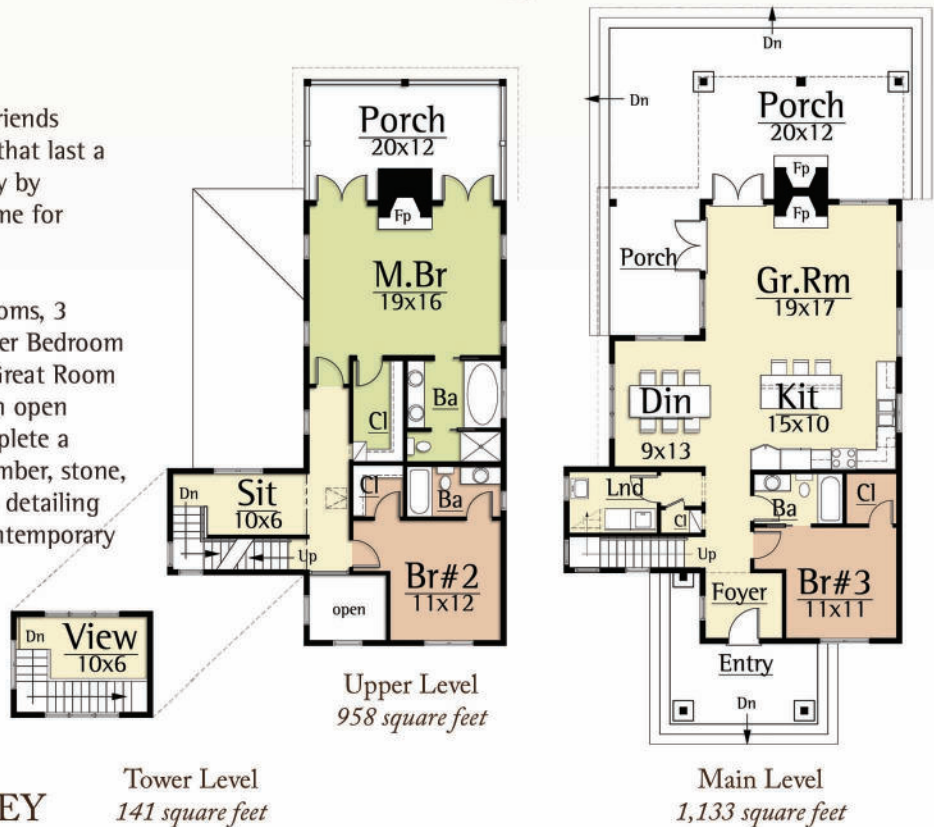

The design features 3 bedrooms, 3 baths, with a generous Master Bedroom on the upper level. A large Great Room with exposed timbers and an open Kitchen / Dining Room complete a dramatic interior. Exterior timber, stone, shingle, and board & batten detailing complete the feel of this contemporary mountain home.

DISTANT JOURNEY
2,232 total square feet