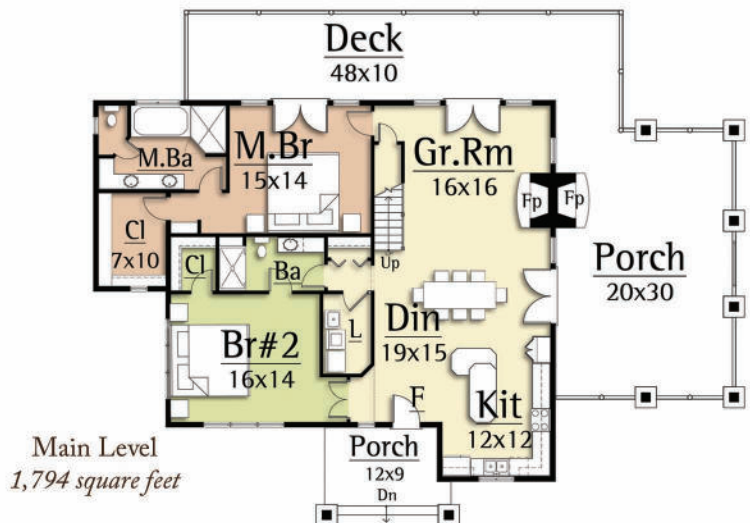

The Craftsman by MossCreek hearkens back to the same architectural elements. The interior plan features two large bedrooms on the main level and a third on the upper level. An open living plan with vaulted ceilings in Kitchen/ Dining/ Great Rm areas bring a lot of living into a modest square footage.

CRAFTSMAN
2,262 total square feet

Upper Level
468 square feet

Main Level
1,794 square feet

Copyright 2012 MossCreek