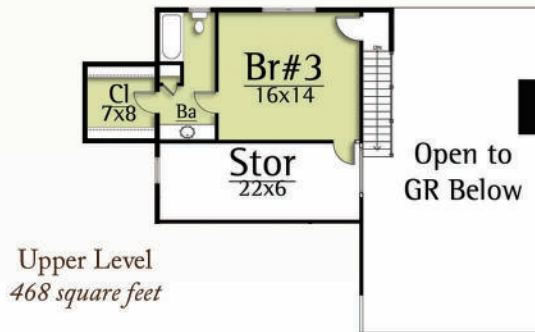

The Craftsman by MossCreek hearkens back to the same architectural elements. The interior plan features two large bedrooms on the main level and a third on the upper level. An open living plan with vaulted ceilings in Kitchen/ Dining/ Great Rm areas bring a lot of living into a modest square footage.

CRAFTSMAN
2,262 total square feet

Upper Level
468 square feet

Main Level
1,794 square feet

Copyright 2012 MossCreek