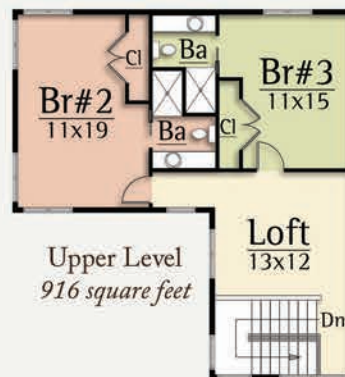

MODERN HOME DESIGN
www.MossCreekModern.com - 800.737.2166