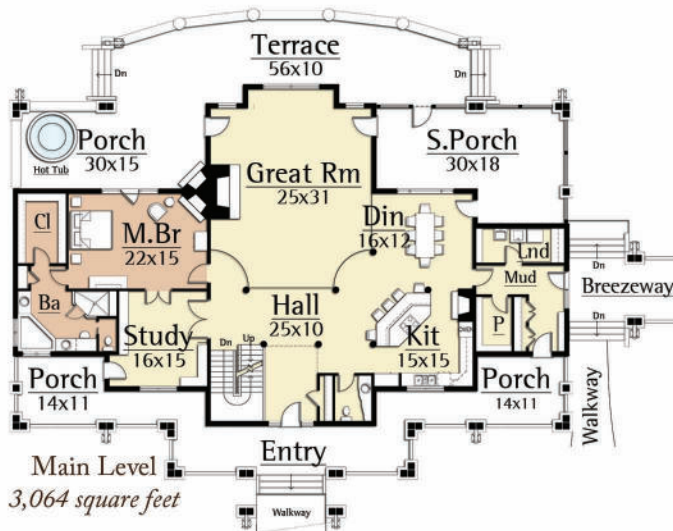

MOSSCREEK

RUSTIC AMERICAN HOME DESIGN

CHINOOK

Copyright 2012 MossCreek
www.MossCreek.net
800.737.2166

The Chinook is the largest salmon in the Pacific rivers and is the prize catch of many an angler.

The **Chinook Lodge** by MossCreek is an estate size family lodge that features 5 bedrooms, 5 1/2 baths, with a Master Bedroom on the main level. A large two story vaulted Great Room with exposed timber trusses and an open Kitchen / Dining Room complete a dramatic interior. Exterior timber, log, and shingle detailing complete the feel of a highly prized family lodge.

CHINOOK

5,198 total square feet