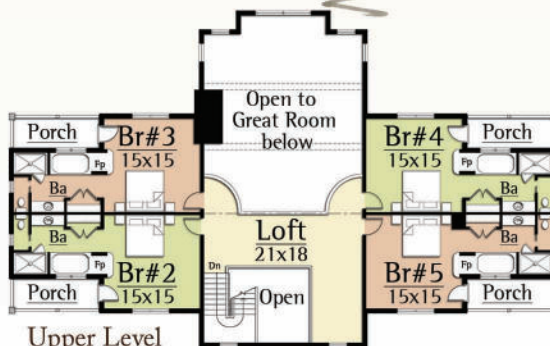

MOSSCREEK

RUSTIC AMERICAN HOME DESIGN

CHINOOK

Copyright 2012 MossCreek
www.MossCreek.net
800.737.2166

The Chinook is the largest salmon in the Pacific rivers and is the prize catch of many an angler.

The **Chinook Lodge** by MossCreek is an estate size family lodge that features 5 bedrooms, 5 1/2 baths, with a Master Bedroom on the main level. A large two story vaulted Great Room with exposed timber trusses and an open Kitchen / Dining Room complete a dramatic interior. Exterior timber, log, and shingle detailing complete the feel of a highly prized family lodge.

CHINOOK

5,198 total square feet