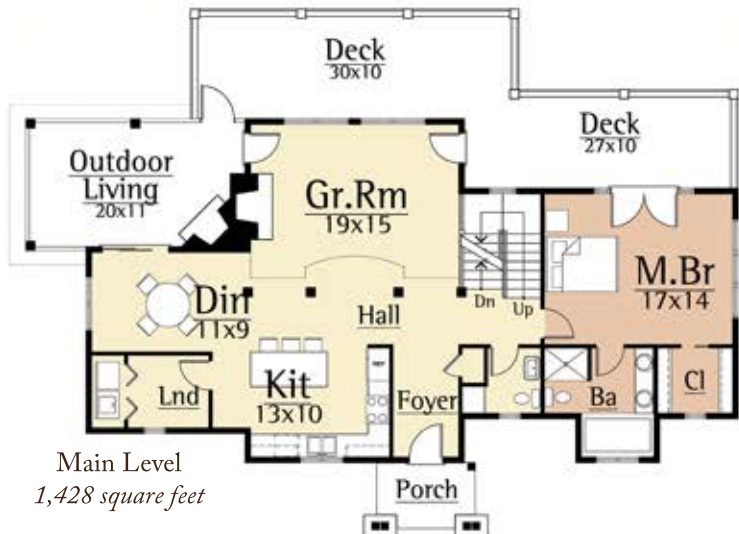

The Chinkapin by MossCreek is equally suitable in natural areas across the US. The exterior of the Chinkapin is a mix of wood, stone, and Poplar tree bark.

The interior of the Chinkapin is designed for casual living and fun weekends for guests and family. Gracious bedroom suites and a soaring Great Room are just a few of the amenities of this special design by MossCreek.

Upper Level
909 square feet

Main Level
1,428 square feet

CHINKAPIN
2,337 total square feet

Copyright 2012 MossCreek