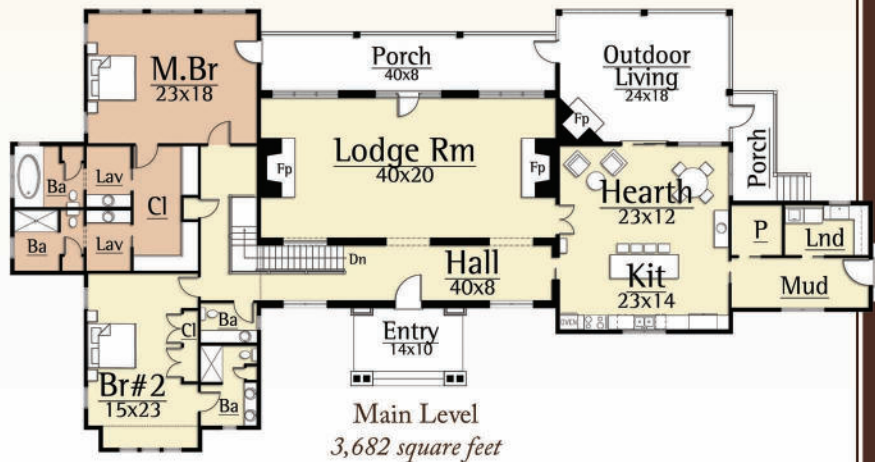

The Chestnut by MossCreek provides a similar sturdiness with timber frame elements on the exterior and interior. The Lodge Room features two fireplaces and a vaulted timber ceiling. In addition to a gracious master suite, guest's are accommodated with three fully appointed bedroom suites. The Chestnut is the ideal home from lodge style living".

CHESTNUT
5,533 total square feet