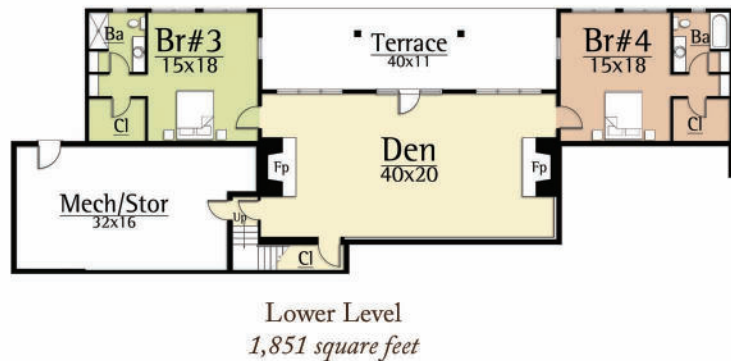

The Chestnut by MossCreek provides a similar sturdiness with timber frame elements on the exterior and interior. The Lodge Room features two fireplaces and a vaulted timber ceiling. In addition to a gracious master suite, guest's are accommodated with three fully appointed bedroom suites. The Chestnut is the ideal home from lodge style living".

CHESTNUT
5,533 total square feet