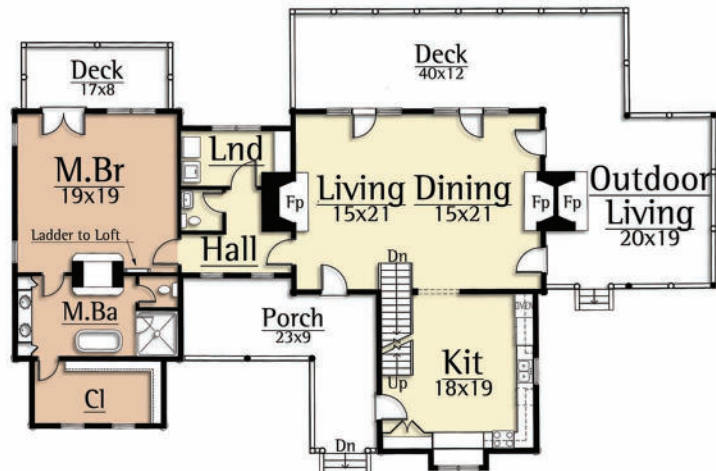

The Carolina by MossCreek captures this same pioneer spirit with 3 bedrooms, 3-1/2 baths, including a master on the main level. A large Great Room with exposed timber trusses and an open Kitchen / Dining Room complete a dramatic interior. Exterior timber and Shingle detailing complete the feel of this modern pioneer camp.

CAROLINA
3,229 total square feet

Copyright 2012 MossCreek

www.MossCreek.net • 800.737.2166