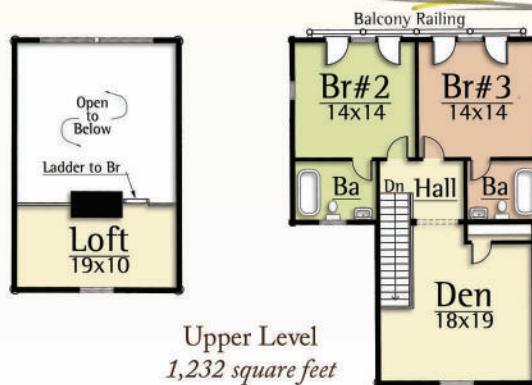

Copyright 2012 MossCreek

www.MossCreek.net • 800.737.2166