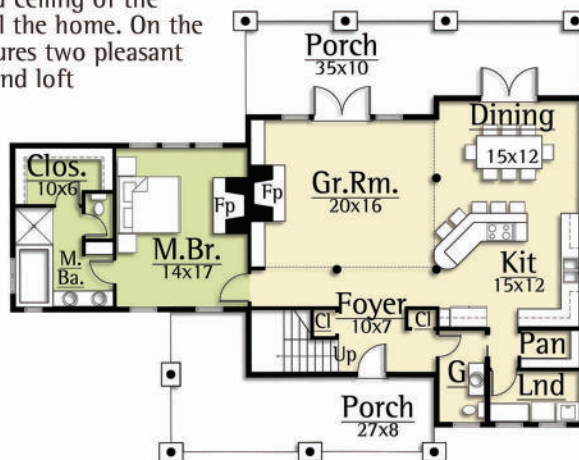

MOSSCREEK

RUSTIC AMERICAN HOME DESIGN

CAMAS CREEK

Copyright 2012 MossCreek
www.MossCreek.net
800.737.2166

Camas Creek is filled bank to bank from April-June. An incredible purple camas lily bloom begins in late May and generally peaks about mid-June. During this time, thousands of waterfowl, shorebirds, and other waterbirds use the area.

The Camas Creek by MossCreek is the perfect cabin for just such an environment. Cabin windows, canoe paddle accents, and a adirondack railing, all work to give this home it's mountain-nautical theme. The interior features open living areas and master suite with beamed ceilings. The vaulted ceiling of the great room lets dramatic light fill the home. On the upper level the Camas Creek features two pleasant guest rooms, his and hers sinks, and loft and sitting areas. At home on any lake, bay or estuary, the Camas Creek is an ideal home enjoying Americas outdoors.

CAMAS CREEK
2,681 total square feet

Upper Level
1,083 square feet

Main Level
1,598 square feet

Copyright 2012 MossCreek

www.MossCreek.net • 800.737.2166