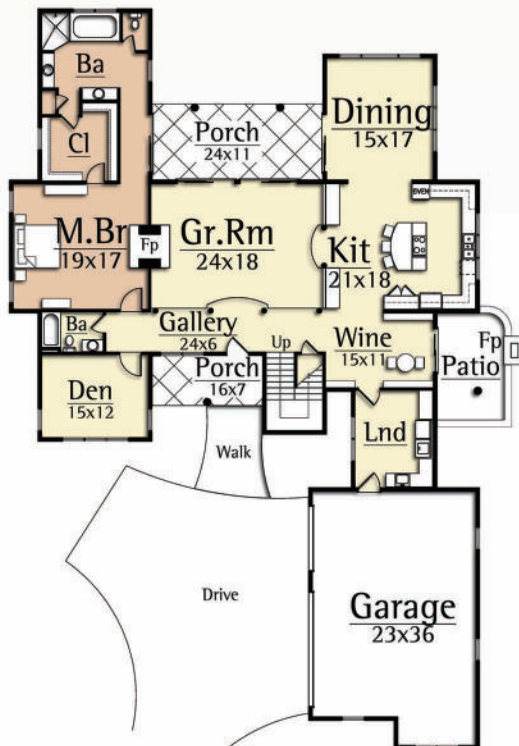

MOSSCREEK

RUSTIC AMERICAN HOME DESIGN

BLACKTAIL

Copyright 2012 MossCreek
www.MossCreek.net
800.737.2166

The Blacktail deer are considered the most elusive and unpredictable animal on hoof.

Similarly, the Blacktail Lodge by MossCreek blends into the natural surroundings while maintaining an element of suspense as it perches up to keep watch on the natural vistas in all directions.

Main Level
2,766 square feet

Upper Level
1,406 square feet

BLACKTAIL
4,172 total square feet