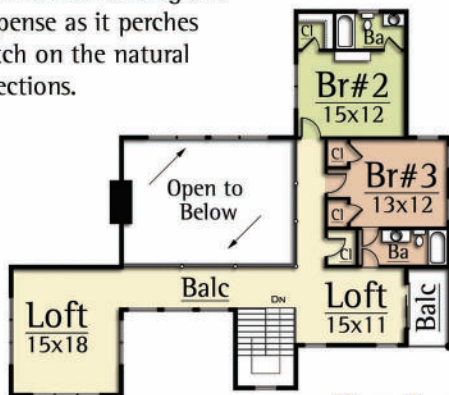

Main Level
2,766 square feet

Upper Level
1,406 square feet

BLACKTAIL
4,172 total square feet