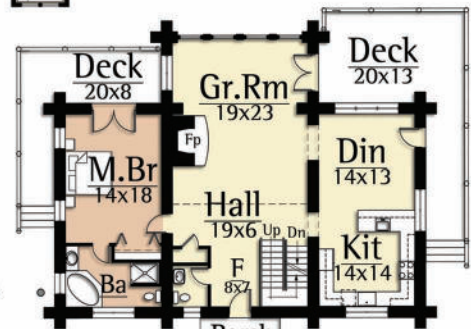

The Bison by MossCreek, is equally suitable across North America with its robust selection of architectural details including Boston ridge vents, corbeled log brackets, tapered stone columns and a stone water table. Inside the Bison there is an open Dining / Kitchen area for spacious entertaining, Play Room, Den, and Sauna on the lower level. There are 3 bedrooms on the upper level. On the main level there is a Master suite truly designed for a master, and large open living spaces.

BISON
4,627 total square feet

Upper Level
1,067 square feet

Main Level
1,780 square feet

Lower Level
1,780 square feet

Copyright 2012 MossCreek