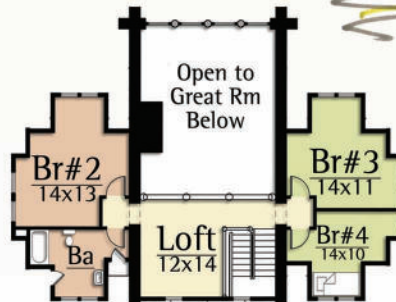

The Bison by MossCreek, is equally suitable across North America with its robust selection of architectural details including Boston ridge vents, corbeled log brackets, tapered stone columns and a stone water table. Inside the Bison there is an open Dining / Kitchen area for spacious entertaining, Play Room, Den, and Sauna on the lower level. There are 3 bedrooms on the upper level. On the main level there is a Master suite truly designed for a master, and large open living spaces.

BISON
4,627 total square feet

Upper Level
1,067 square feet

Main Level
1,780 square feet

Lower Level
1,780 square feet

Copyright 2012 MossCreek