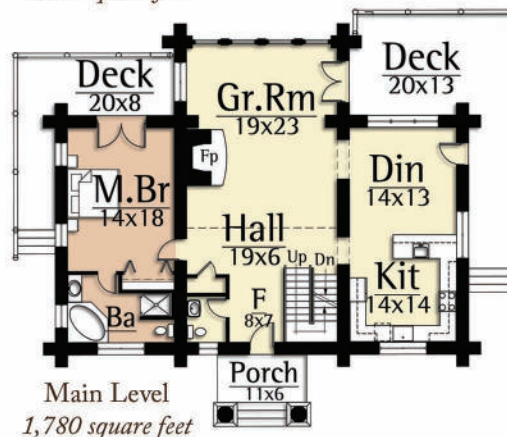

The Bison by MossCreek, is equally suitable across North America with its robust selection of architectural details including Boston ridge vents, corbeled log brackets, tapered stone columns and a stone water table. Inside the Bison there is an open Dining / Kitchen area for spacious entertaining. Within the total 2,847 s.f. there are 3 upper level bedrooms. On the main level there is a Master suite truly designed for a master, and large open living spaces.

### BISON

*2,847 total square feet*

Upper Level  
*1,067 square feet*

Main Level  
*1,780 square feet*

Copyright 2012 MossCreek