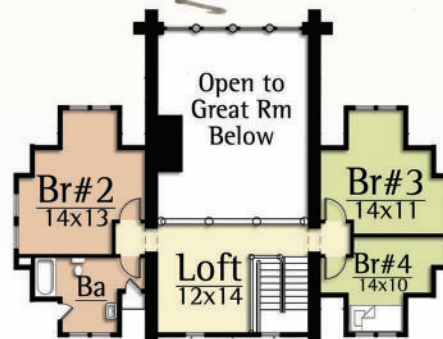

The Bison by MossCreek, is equally suitable across North America with its robust selection of architectural details including Boston ridge vents, corbeled log brackets, tapered stone columns and a stone water table. Inside the Bison there is an open Dining / Kitchen area for spacious entertaining. Within the total 2,847 s.f. there are 3 upper level bedrooms. On the main level there is a Master suite truly designed for a master, and large open living spaces.

### BISON

*2,847 total square feet*

Upper Level  
*1,067 square feet*

Main Level  
*1,780 square feet*

Copyright 2012 MossCreek