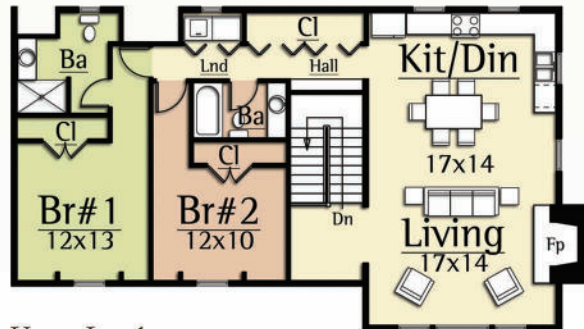

The Birch Carriage House by MossCreek features three bedrooms and open Kitchen/ Dining/ Living in a pleasant carriage house aesthetic. Modern living with a flavor of yesteryear.

Upper Level  
690 square feet

Main Level  
1,280 square feet

**BIRCH CARRIAGE HOUSE**

*1,970 total square feet*