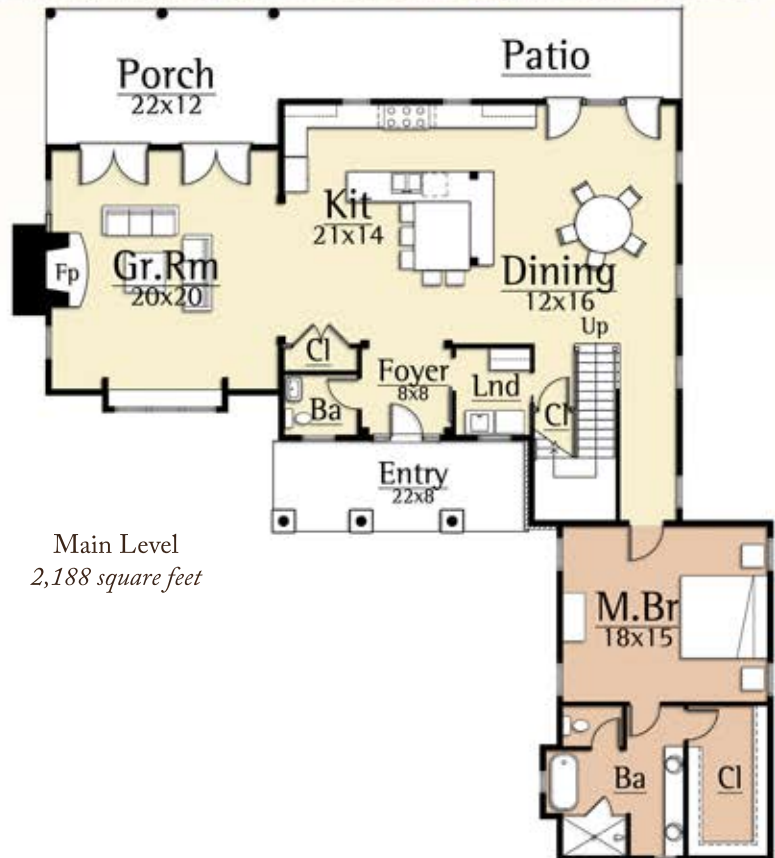

MOSSCREEK

RUSTIC AMERICAN HOME DESIGN

BEAUTHAWAY II

Copyright 2012 MossCreek
www.MossCreek.net
800.737.2166

Upper Level
1,080 square feet

Main Level
2,188 square feet

BEAUTHAWAY II
3,268 total square feet

Copyright 2012 MossCreek