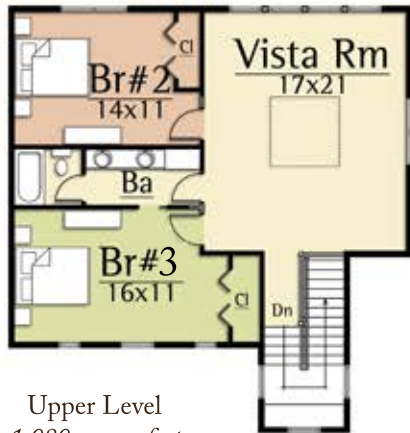

MOSSCREEK

RUSTIC AMERICAN HOME DESIGN

BEAUTHAWAY II

Copyright 2012 MossCreek
www.MossCreek.net
800.737.2166

Upper Level
1,080 square feet

Main Level
2,188 square feet

BEAUTHAWAY II
3,268 total square feet

Copyright 2012 MossCreek