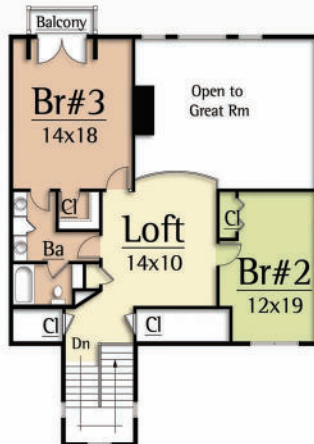

MOSSCREEK

RUSTIC AMERICAN HOME DESIGN

BARN OWL

Copyright 2012 MossCreek
www.MossCreek.net
800.737.2166

The Barn Owl is readily distinguished from other owls by its efficiency, unique shape, and color.

The Barn Owl Camp by MossCreek captures this same spirit of unique shape and color with 3 bedrooms, 2 1/2 baths, including a master on the main level. A large story and a half vaulted Great Room with exposed timber trusses and an open Kitchen / Dining Room complete a dramatic interior. Exterior timber, log, and shingle detailing complete the feel of a modern mountain camp that sit lightly in the natural environment.

BARN OWL
2,630 total square feet

Upper Level
1,071 square feet

Main Level
1,559 square feet