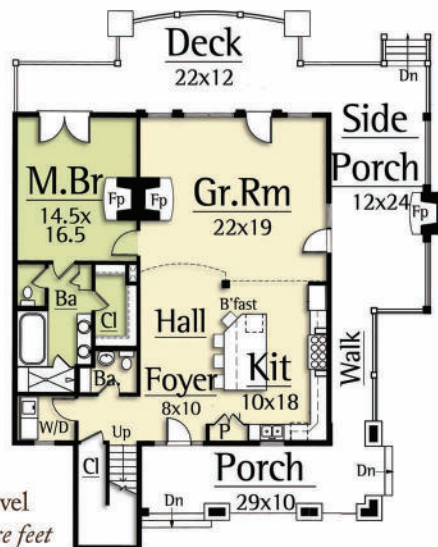

MOSSCREEK

RUSTIC AMERICAN HOME DESIGN

BARN OWL

Copyright 2012 MossCreek
www.MossCreek.net
800.737.2166

The Barn Owl is readily distinguished from other owls by its efficiency, unique shape, and color.

The Barn Owl Camp by MossCreek captures this same spirit of unique shape and color with 3 bedrooms, 2 1/2 baths, including a master on the main level. A large story and a half vaulted Great Room with exposed timber trusses and an open Kitchen / Dining Room complete a dramatic interior. Exterior timber, log, and shingle detailing complete the feel of a modern mountain camp that sit lightly in the natural environment.

BARN OWL
2,630 total square feet

Upper Level
1,071 square feet

Main Level
1,559 square feet