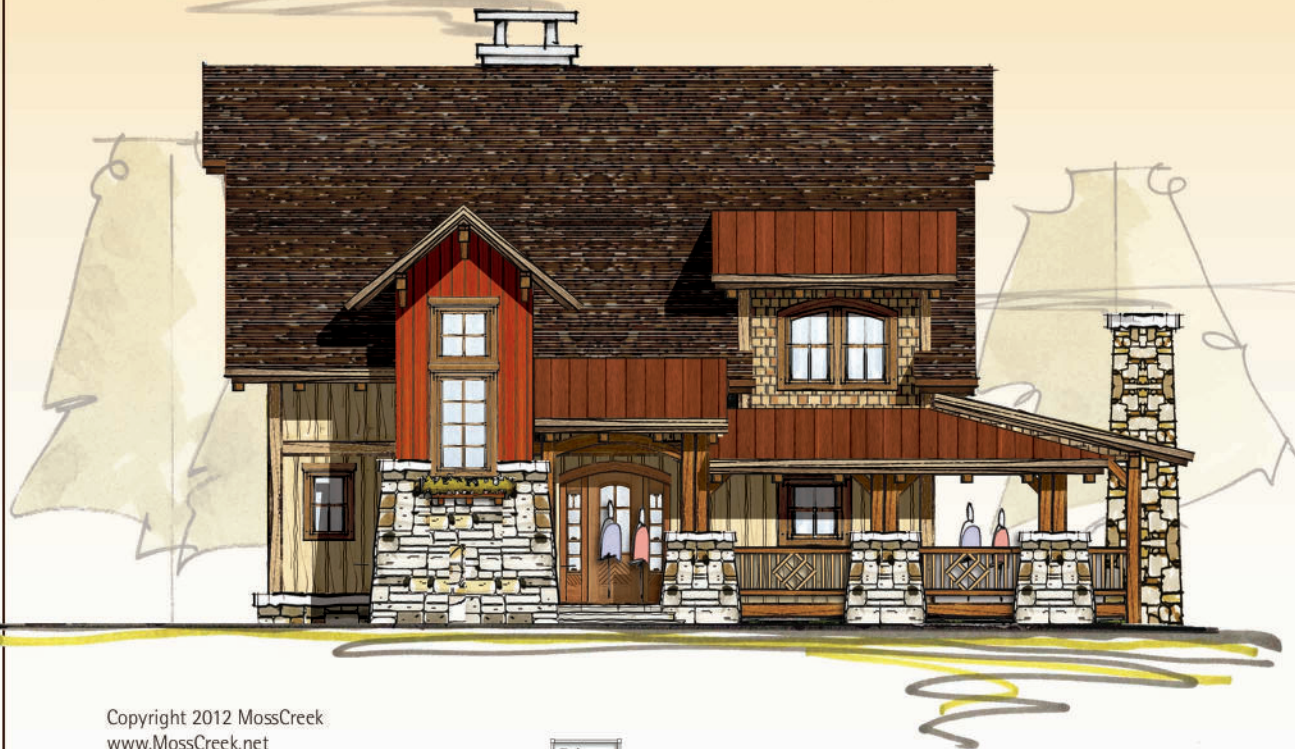

MOSSCREEK

RUSTIC AMERICAN HOME DESIGN

BARN OWL

Copyright 2012 MossCreek
www.MossCreek.net
800.737.2166

The Barn Owl is readily distinguished from other owls by its efficiency, unique shape, and color.

The Barn Owl Camp by MossCreek captures this same spirit of unique shape and color with 3 bedrooms, 2 1/2 baths, including a master on the main level. A large story and a half vaulted Great Room with exposed timber trusses and an open Kitchen / Dining Room complete a dramatic interior. Exterior timber, log, and shingle detailing complete the feel of a modern mountain camp that sit lightly in the natural environment.

BARN OWL
2,630 total square feet

Upper Level
1,071 square feet

Main Level
1,559 square feet