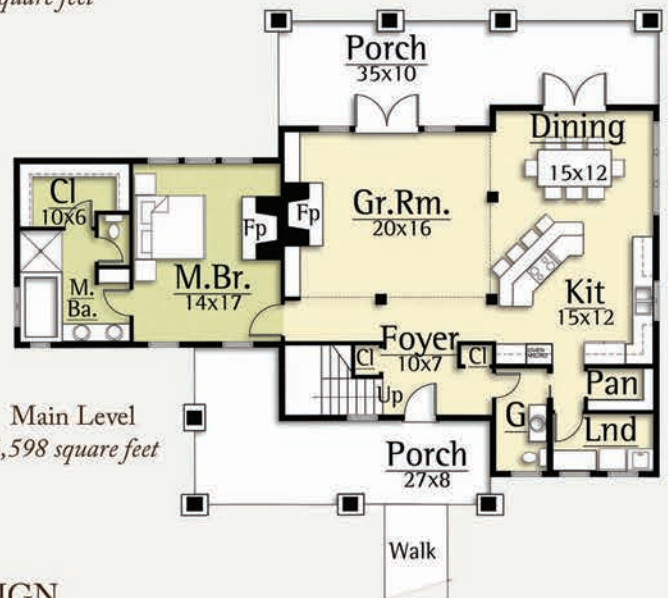

# BANJO II

*2,998 total square feet*

*4 Br, 3.5 Ba*

The banjo is an instrument that is synonymous with southern Appalachian culture. Its simple austere tones reflect the lifestyle of America's early farmers.

The Banjo II Farmhouse by MossCreek is a reimagined version of the farmhouses of southern Appalachia. Minimalist modern elements combine nicely with historic farmhouse massing.

The main level features open living areas and a master suite with beamed ceilings. The large glass of the great room lets dramatic light fill the home. On the upper level the Banjo features three pleasant guest rooms, a multi-purpose loft and sitting areas.

At home in any environment, the Banjo is an ideal home for enjoying full time living or weekend getaways.

Upper Level  
*1,400 square feet*

Main Level  
*1,598 square feet*

MODERN HOME DESIGN  
www.MossCreekModern.com - 800.737.2166