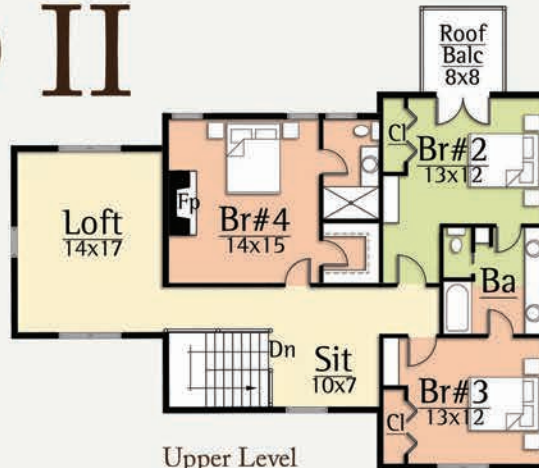

# BANJO II

*2,998 total square feet*

*4 Br, 3.5 Ba*

The banjo is an instrument that is synonymous with southern Appalachian culture. Its simple austere tones reflect the lifestyle of America's early farmers.

The Banjo II Farmhouse by MossCreek is a reimagined version of the farmhouses of southern Appalachia. Minimalist modern elements combine nicely with historic farmhouse massing.

The main level features open living areas and a master suite with beamed ceilings. The large glass of the great room lets dramatic light fill the home. On the upper level the Banjo features three pleasant guest rooms, a multi-purpose loft and sitting areas.

At home in any environment, the Banjo is an ideal home for enjoying full time living or weekend getaways.

Upper Level  
*1,400 square feet*

Main Level  
*1,598 square feet*

MODERN HOME DESIGN  
www.MossCreekModern.com - 800.737.2166