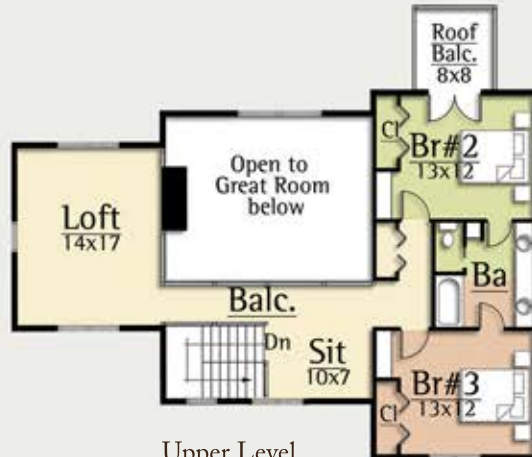

BANJO I

MODERN FARMHOUSE

2,681 total square feet

3 Br, 2.5 Ba

The banjo is an instrument that is synonymous with southern Appalachian culture. Its simple austere tones reflect the lifestyle of America's early farmers.

The Banjo Farmhouse by MossCreek is a reimagined version of the farmhouses of southern Appalachia. Minimalist modern elements combine nicely with historic farmhouse massing.

The main level features open living areas and a master suite with beamed ceilings. The vaulted ceiling of the great room lets dramatic light fill the home. On the upper level the Banjo features two pleasant guest rooms, a shared bath with divided lavatories, loft and sitting areas.

At home in any environment, the Banjo is an ideal home for enjoying full time living or weekend getaways.

Upper Level
1,083 square feet

Main Level
1,598 square feet

MODERN HOME DESIGN

www.MossCreekModern.com - 800.737.2166