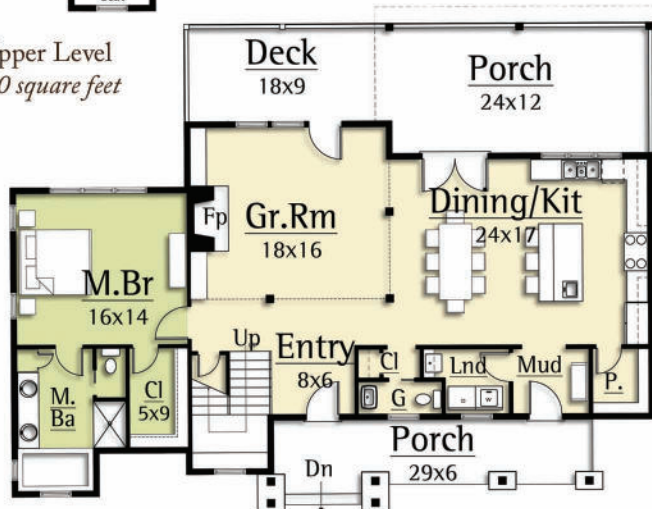

MOSSCREEK

RUSTIC AMERICAN HOME DESIGN

BITTERROOT

Copyright 2012 MossCreek
www.MossCreek.net
800.737.2166

The Bitterroot is a true rustic American style home. The design features 3 bedrooms, 3.5 baths, and a master suite on the main level. The "open plan" design lives like a home many times its true size. A gracious screened porch creates outdoor opportunities free from insects.

The Bitterroot's earthy exterior is defined by wood siding, timbers, glass, and stone.

Upper Level
820 square feet

Main Level
1,607 square feet

BITTERROOT
2,427 total square feet

Copyright 2012 MossCreek